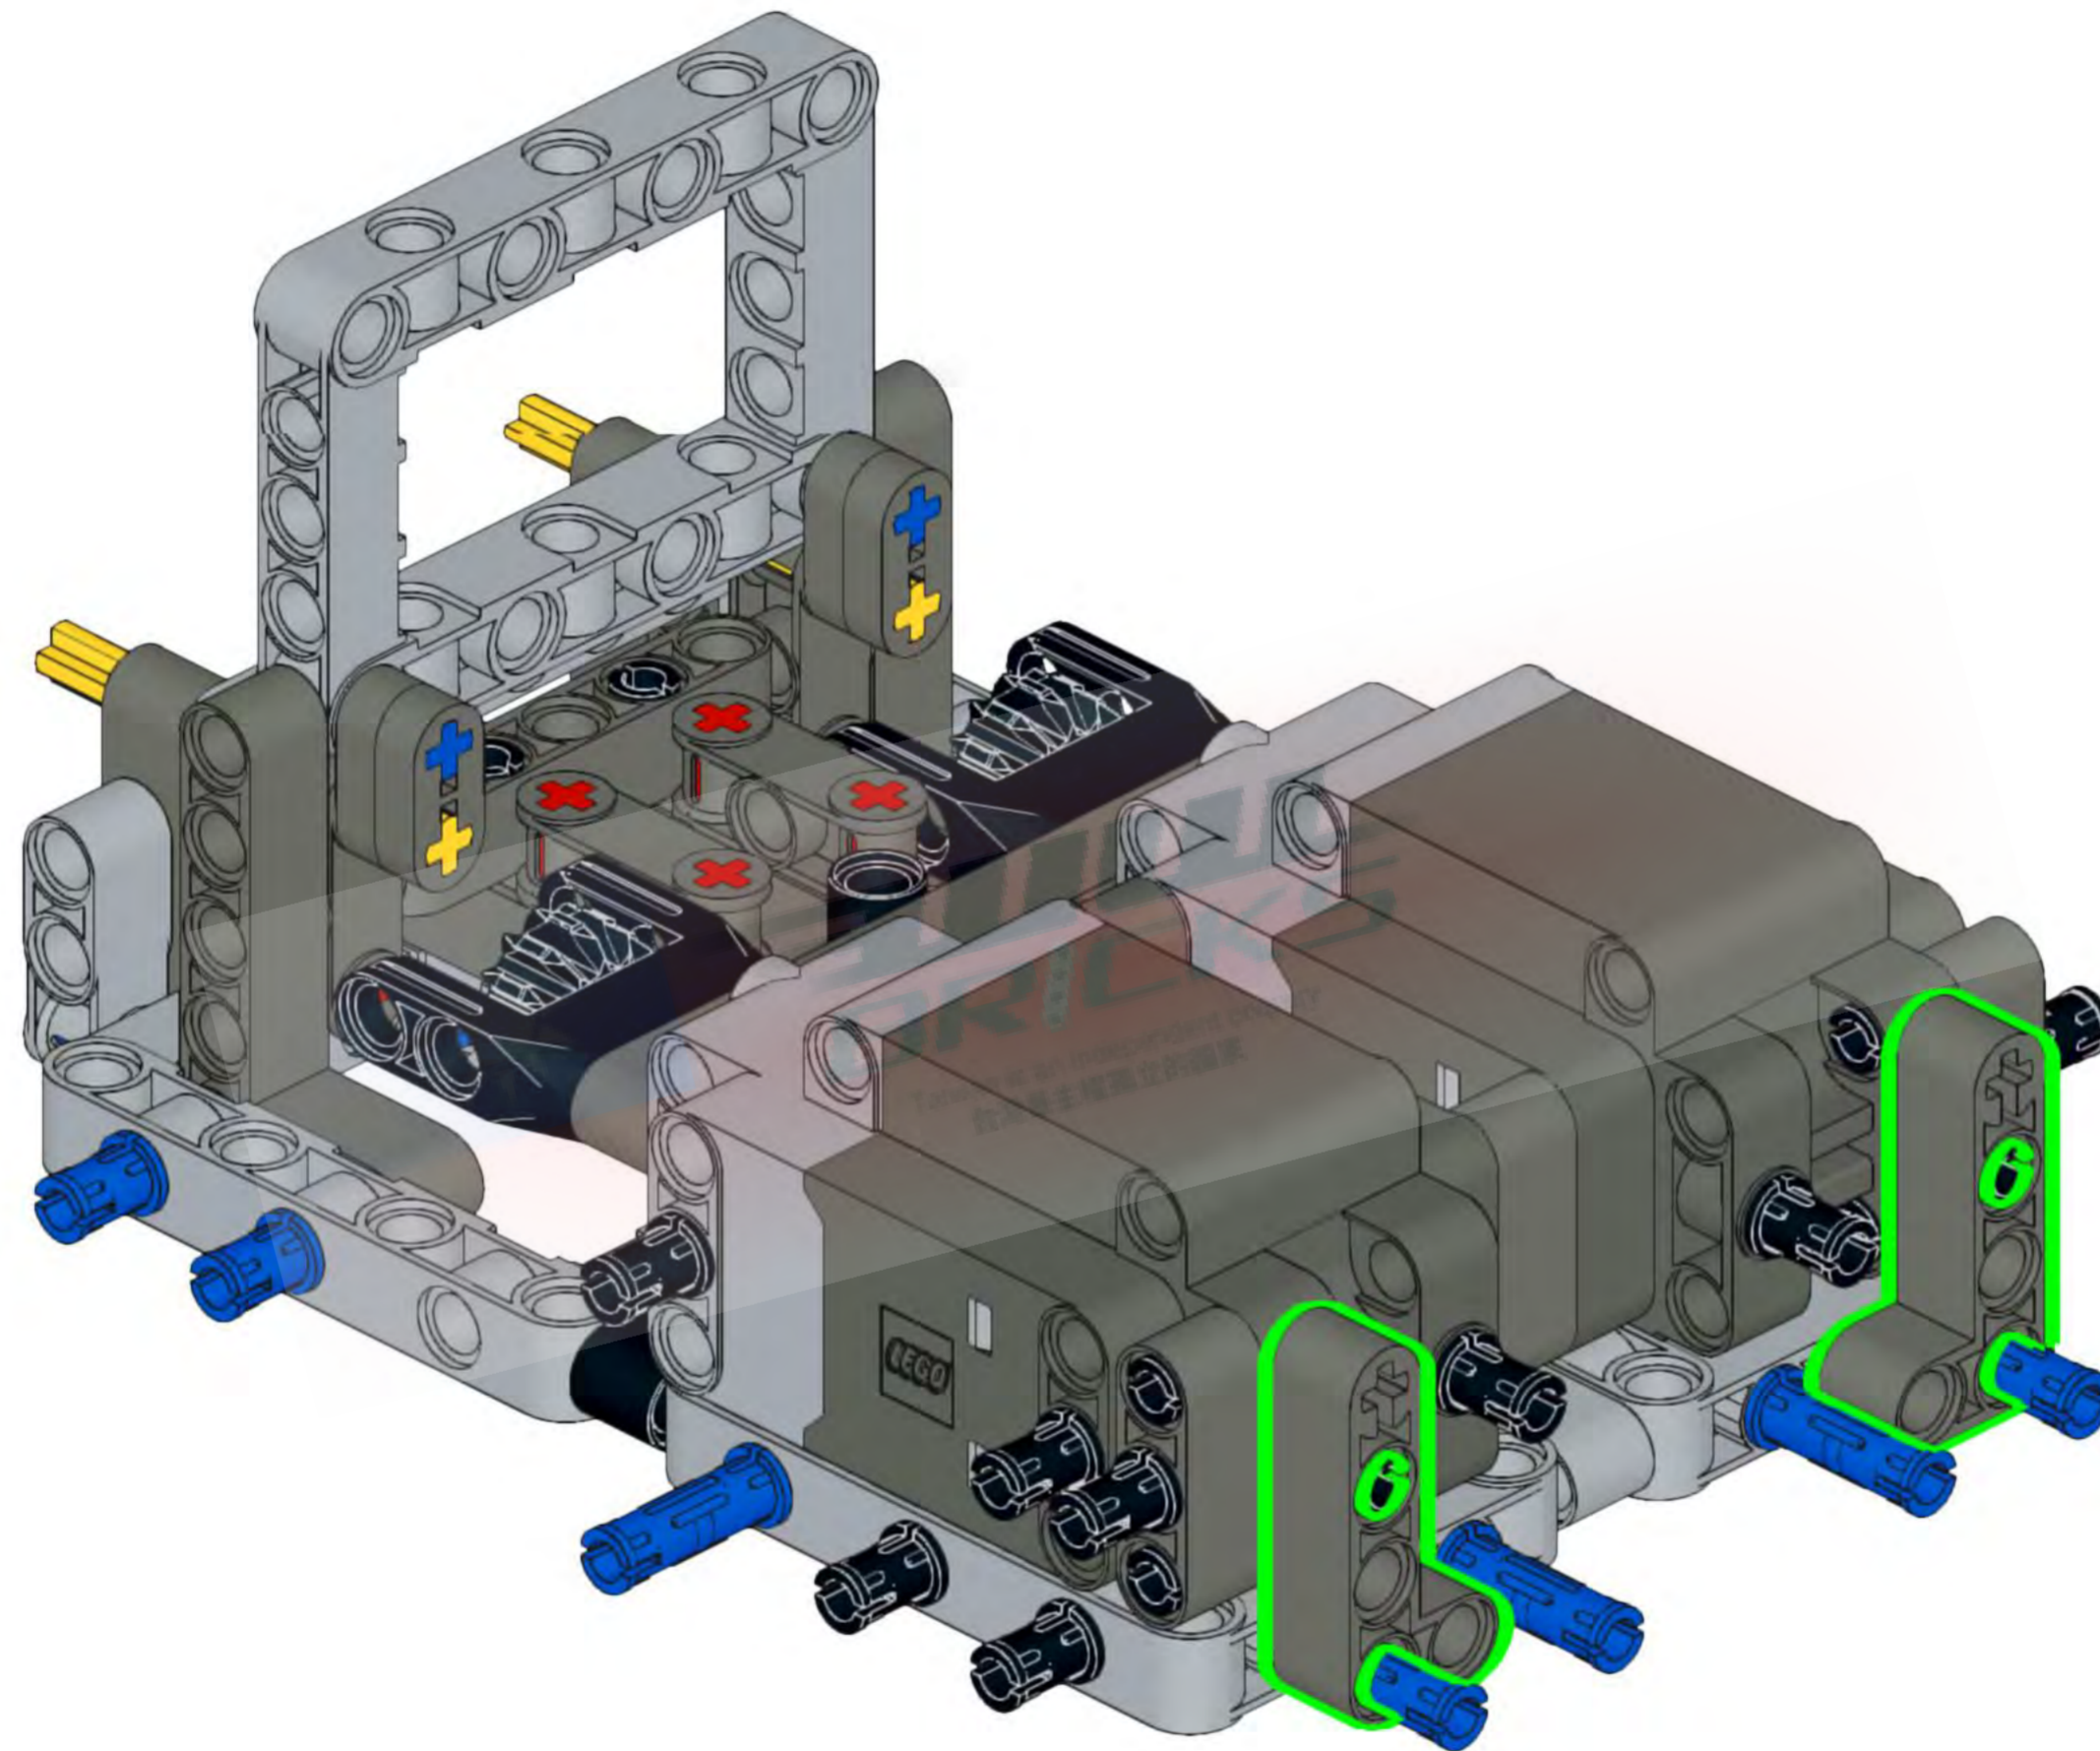

25

Please don't resale and share this instructions with anyone.