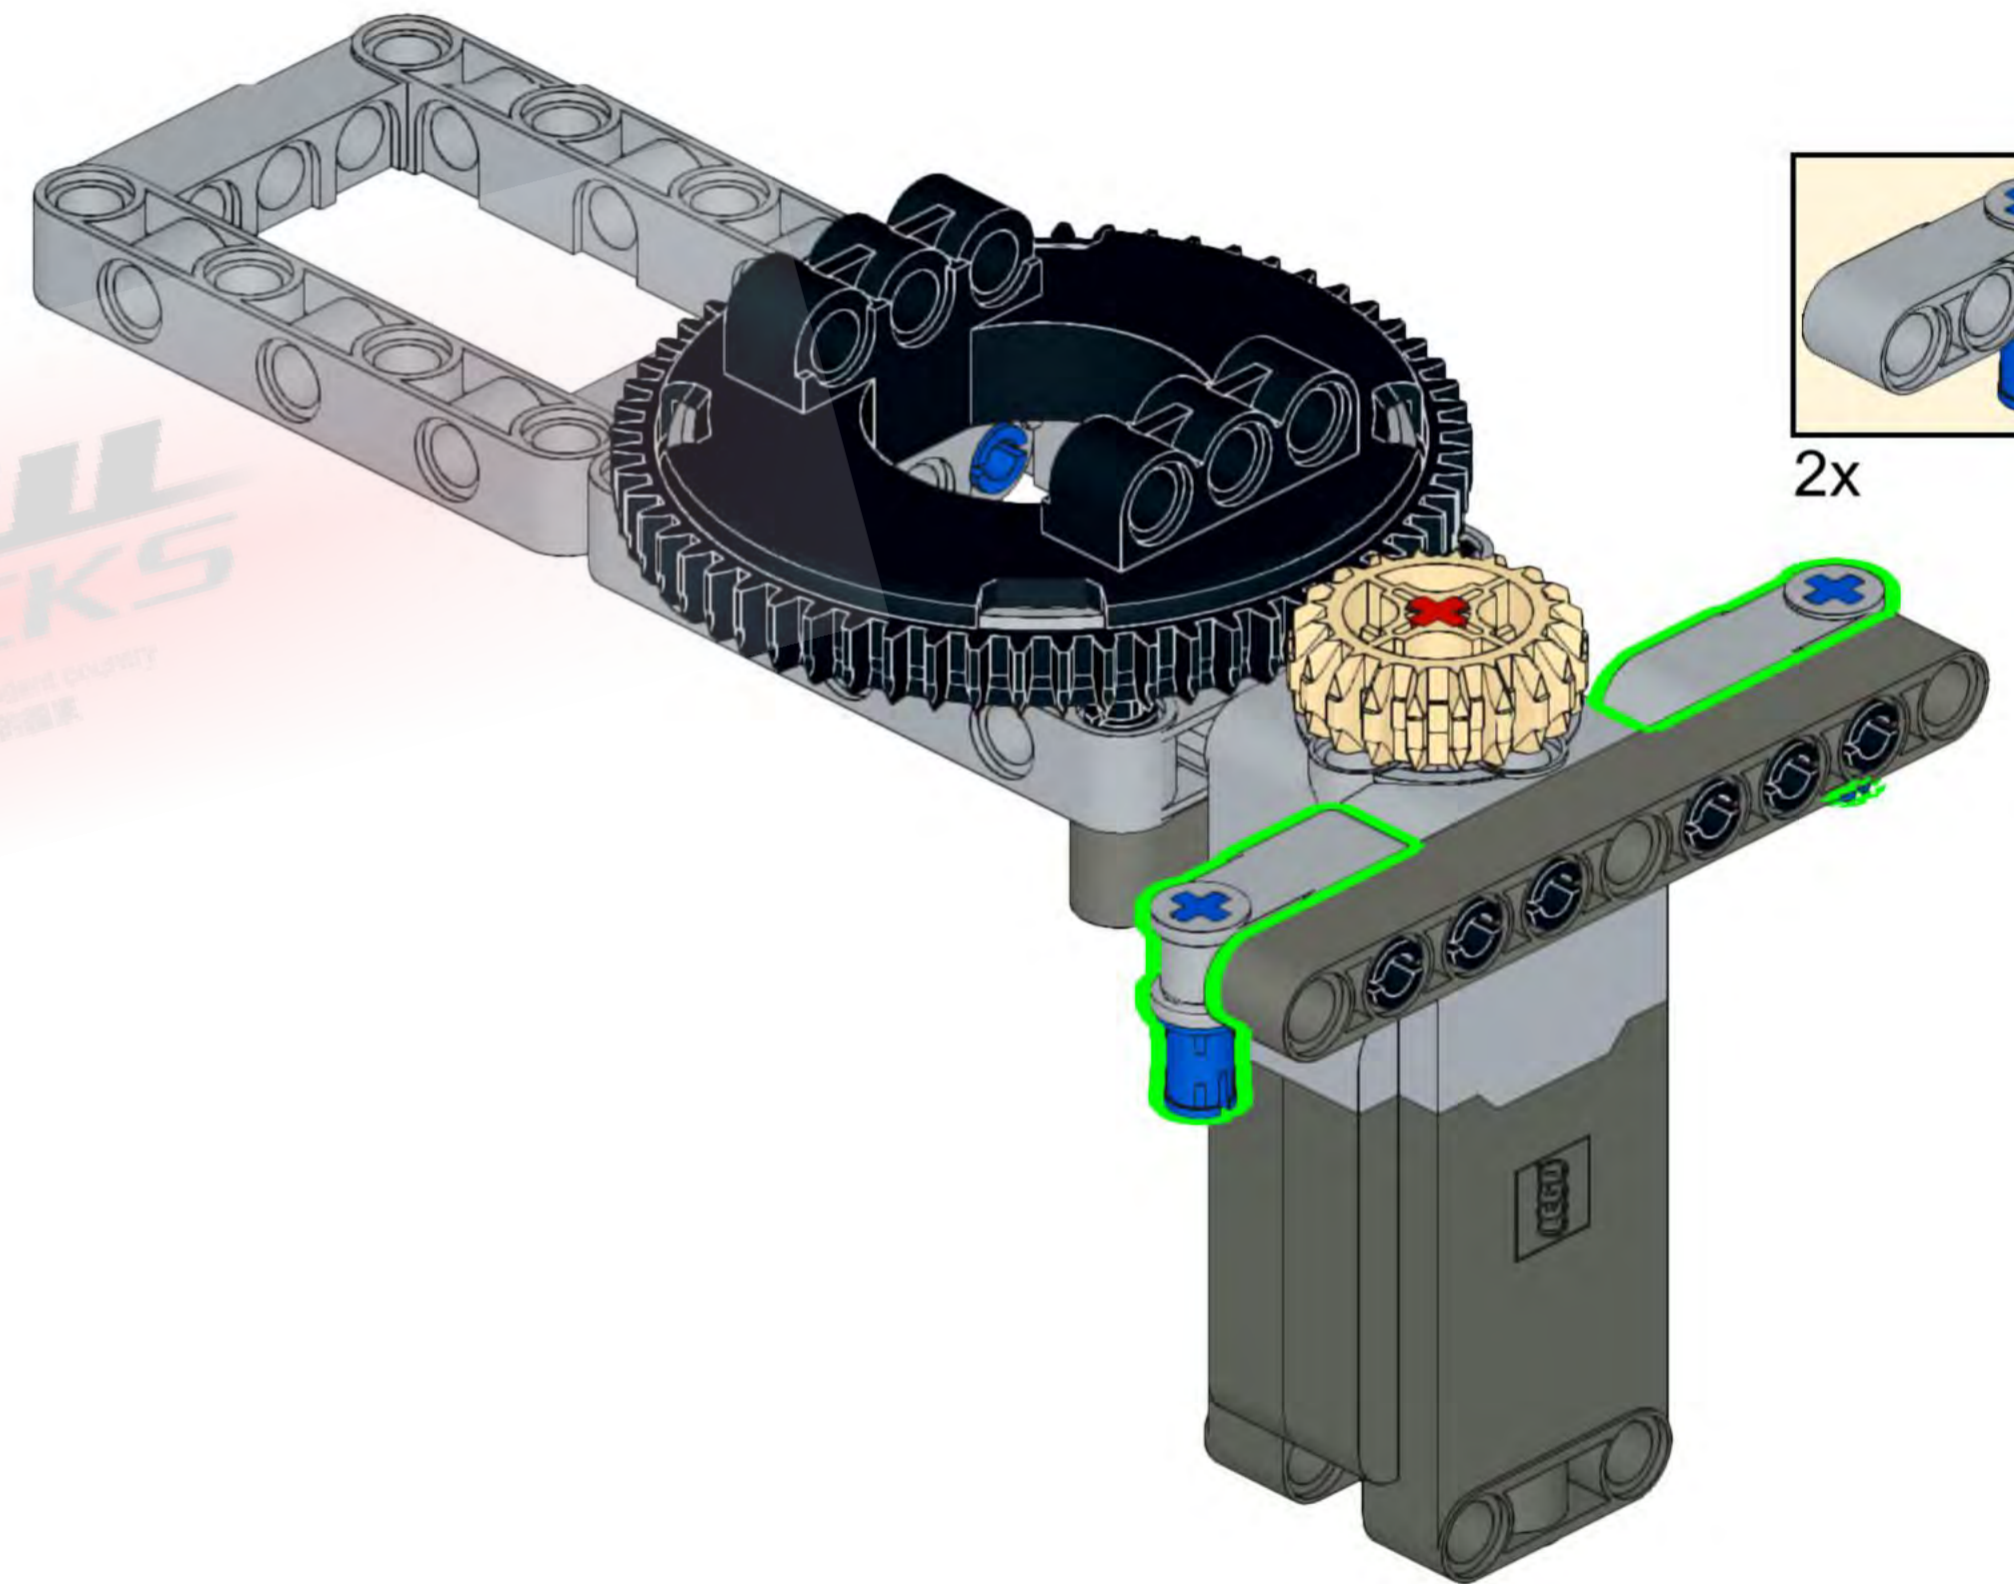

Please don't resale and share this instructions with anyone.

130