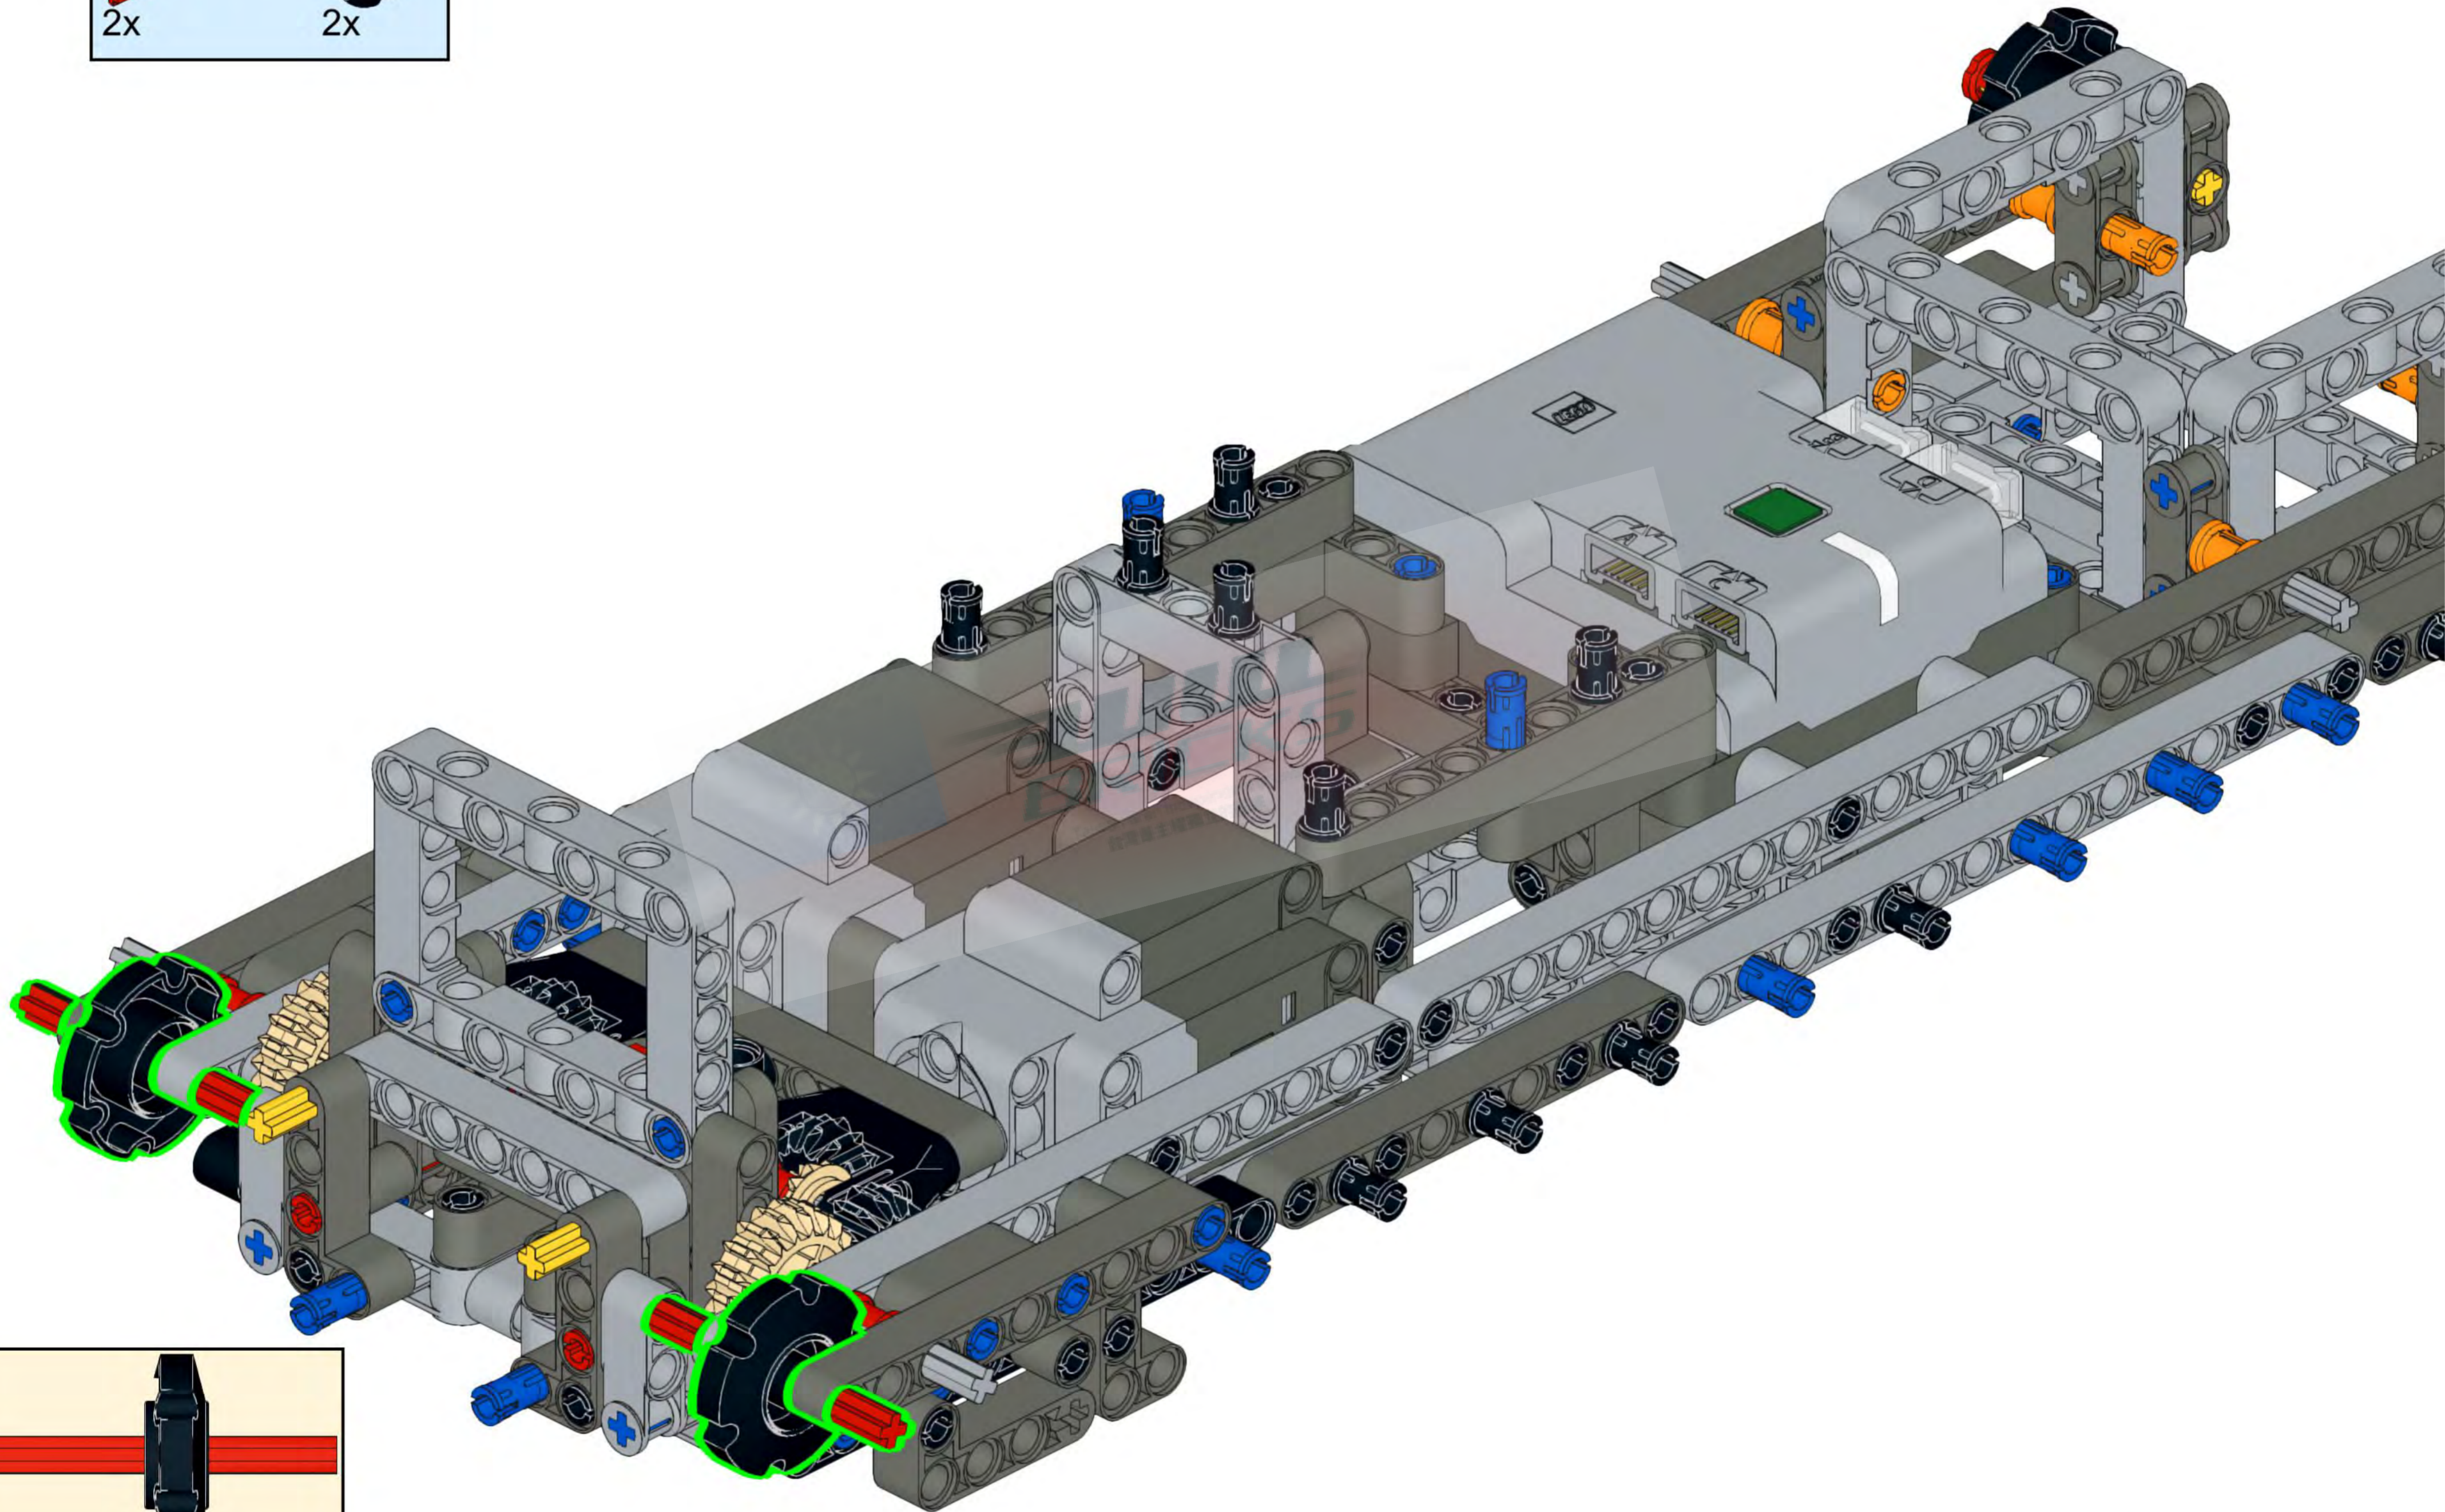

63

Please don't resale and share this instructions with anyone.

2x