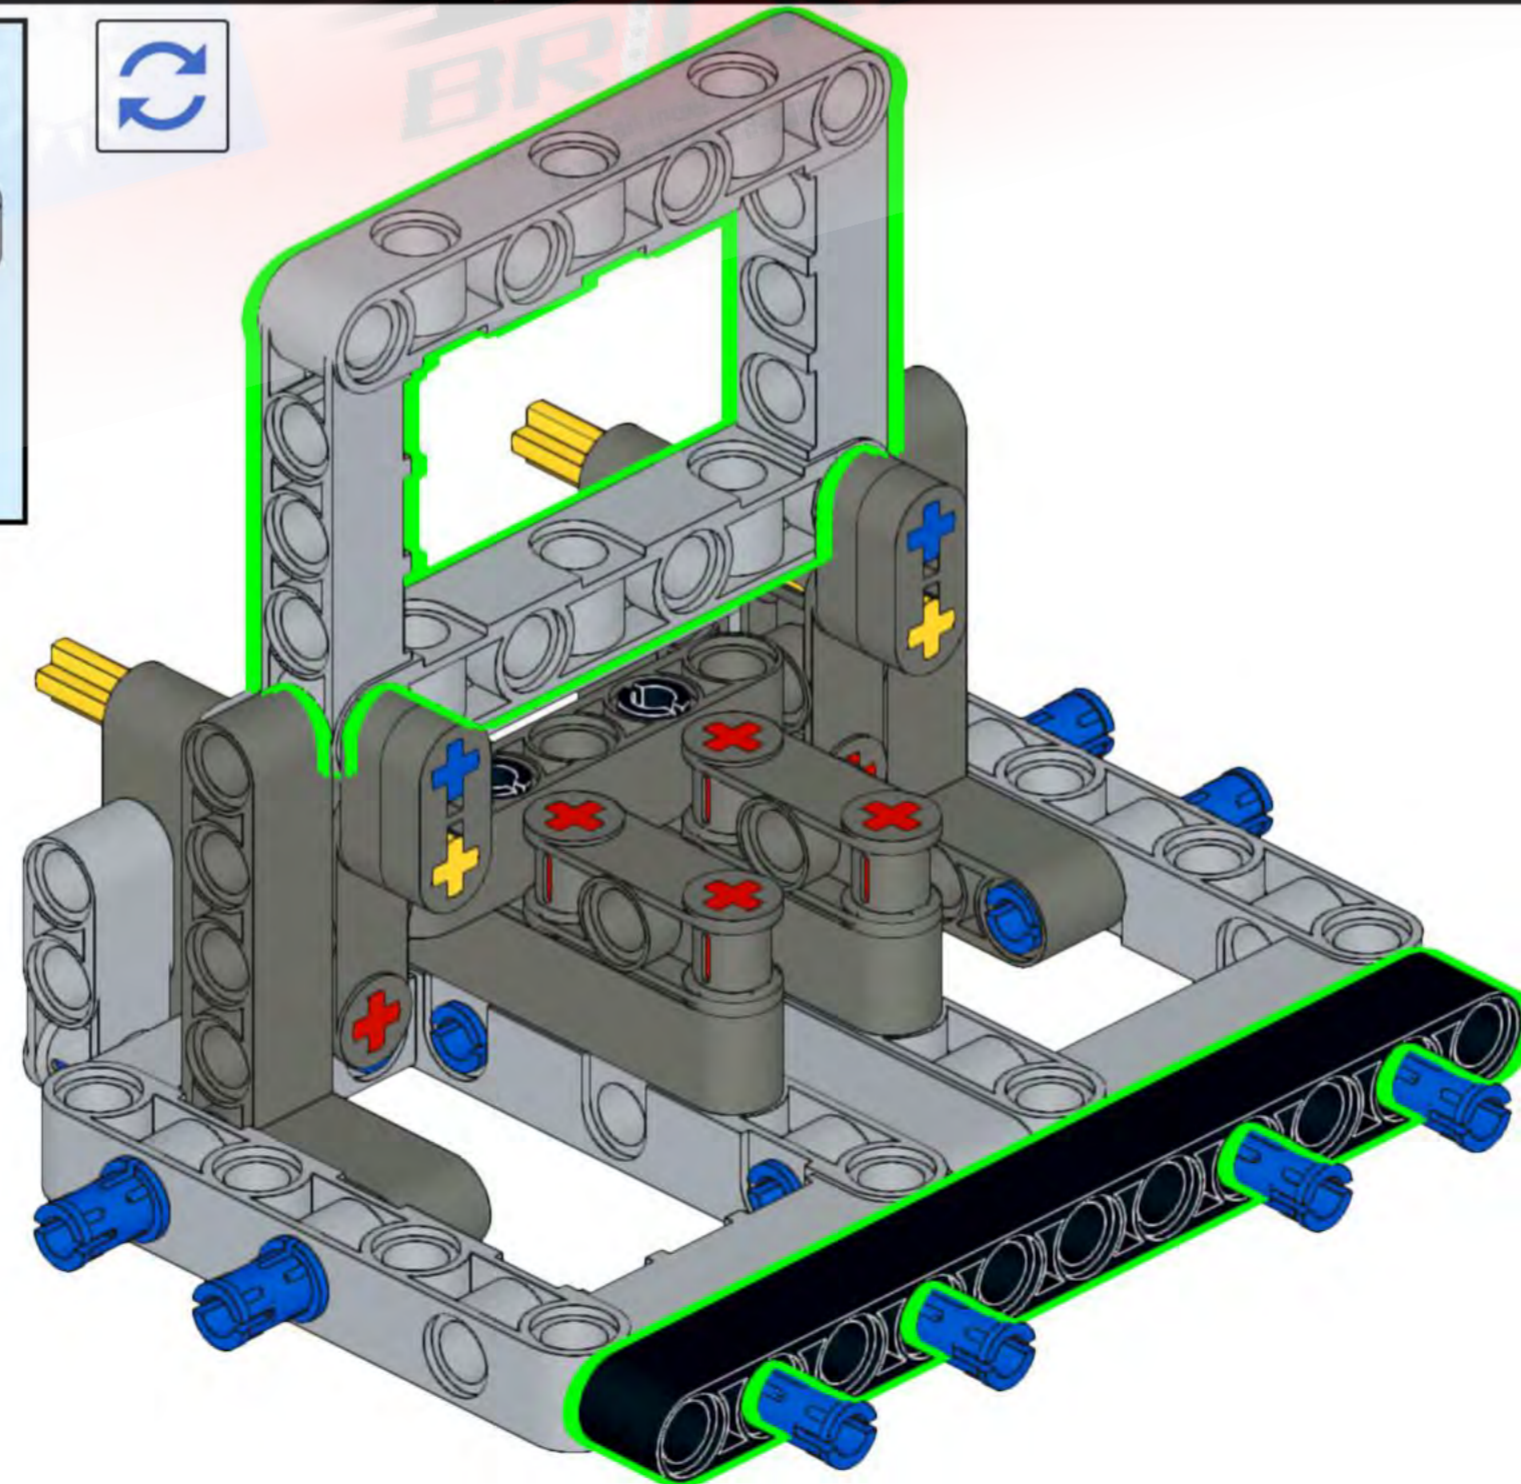

11

Please don't resale and share this instructions with anyone.

12