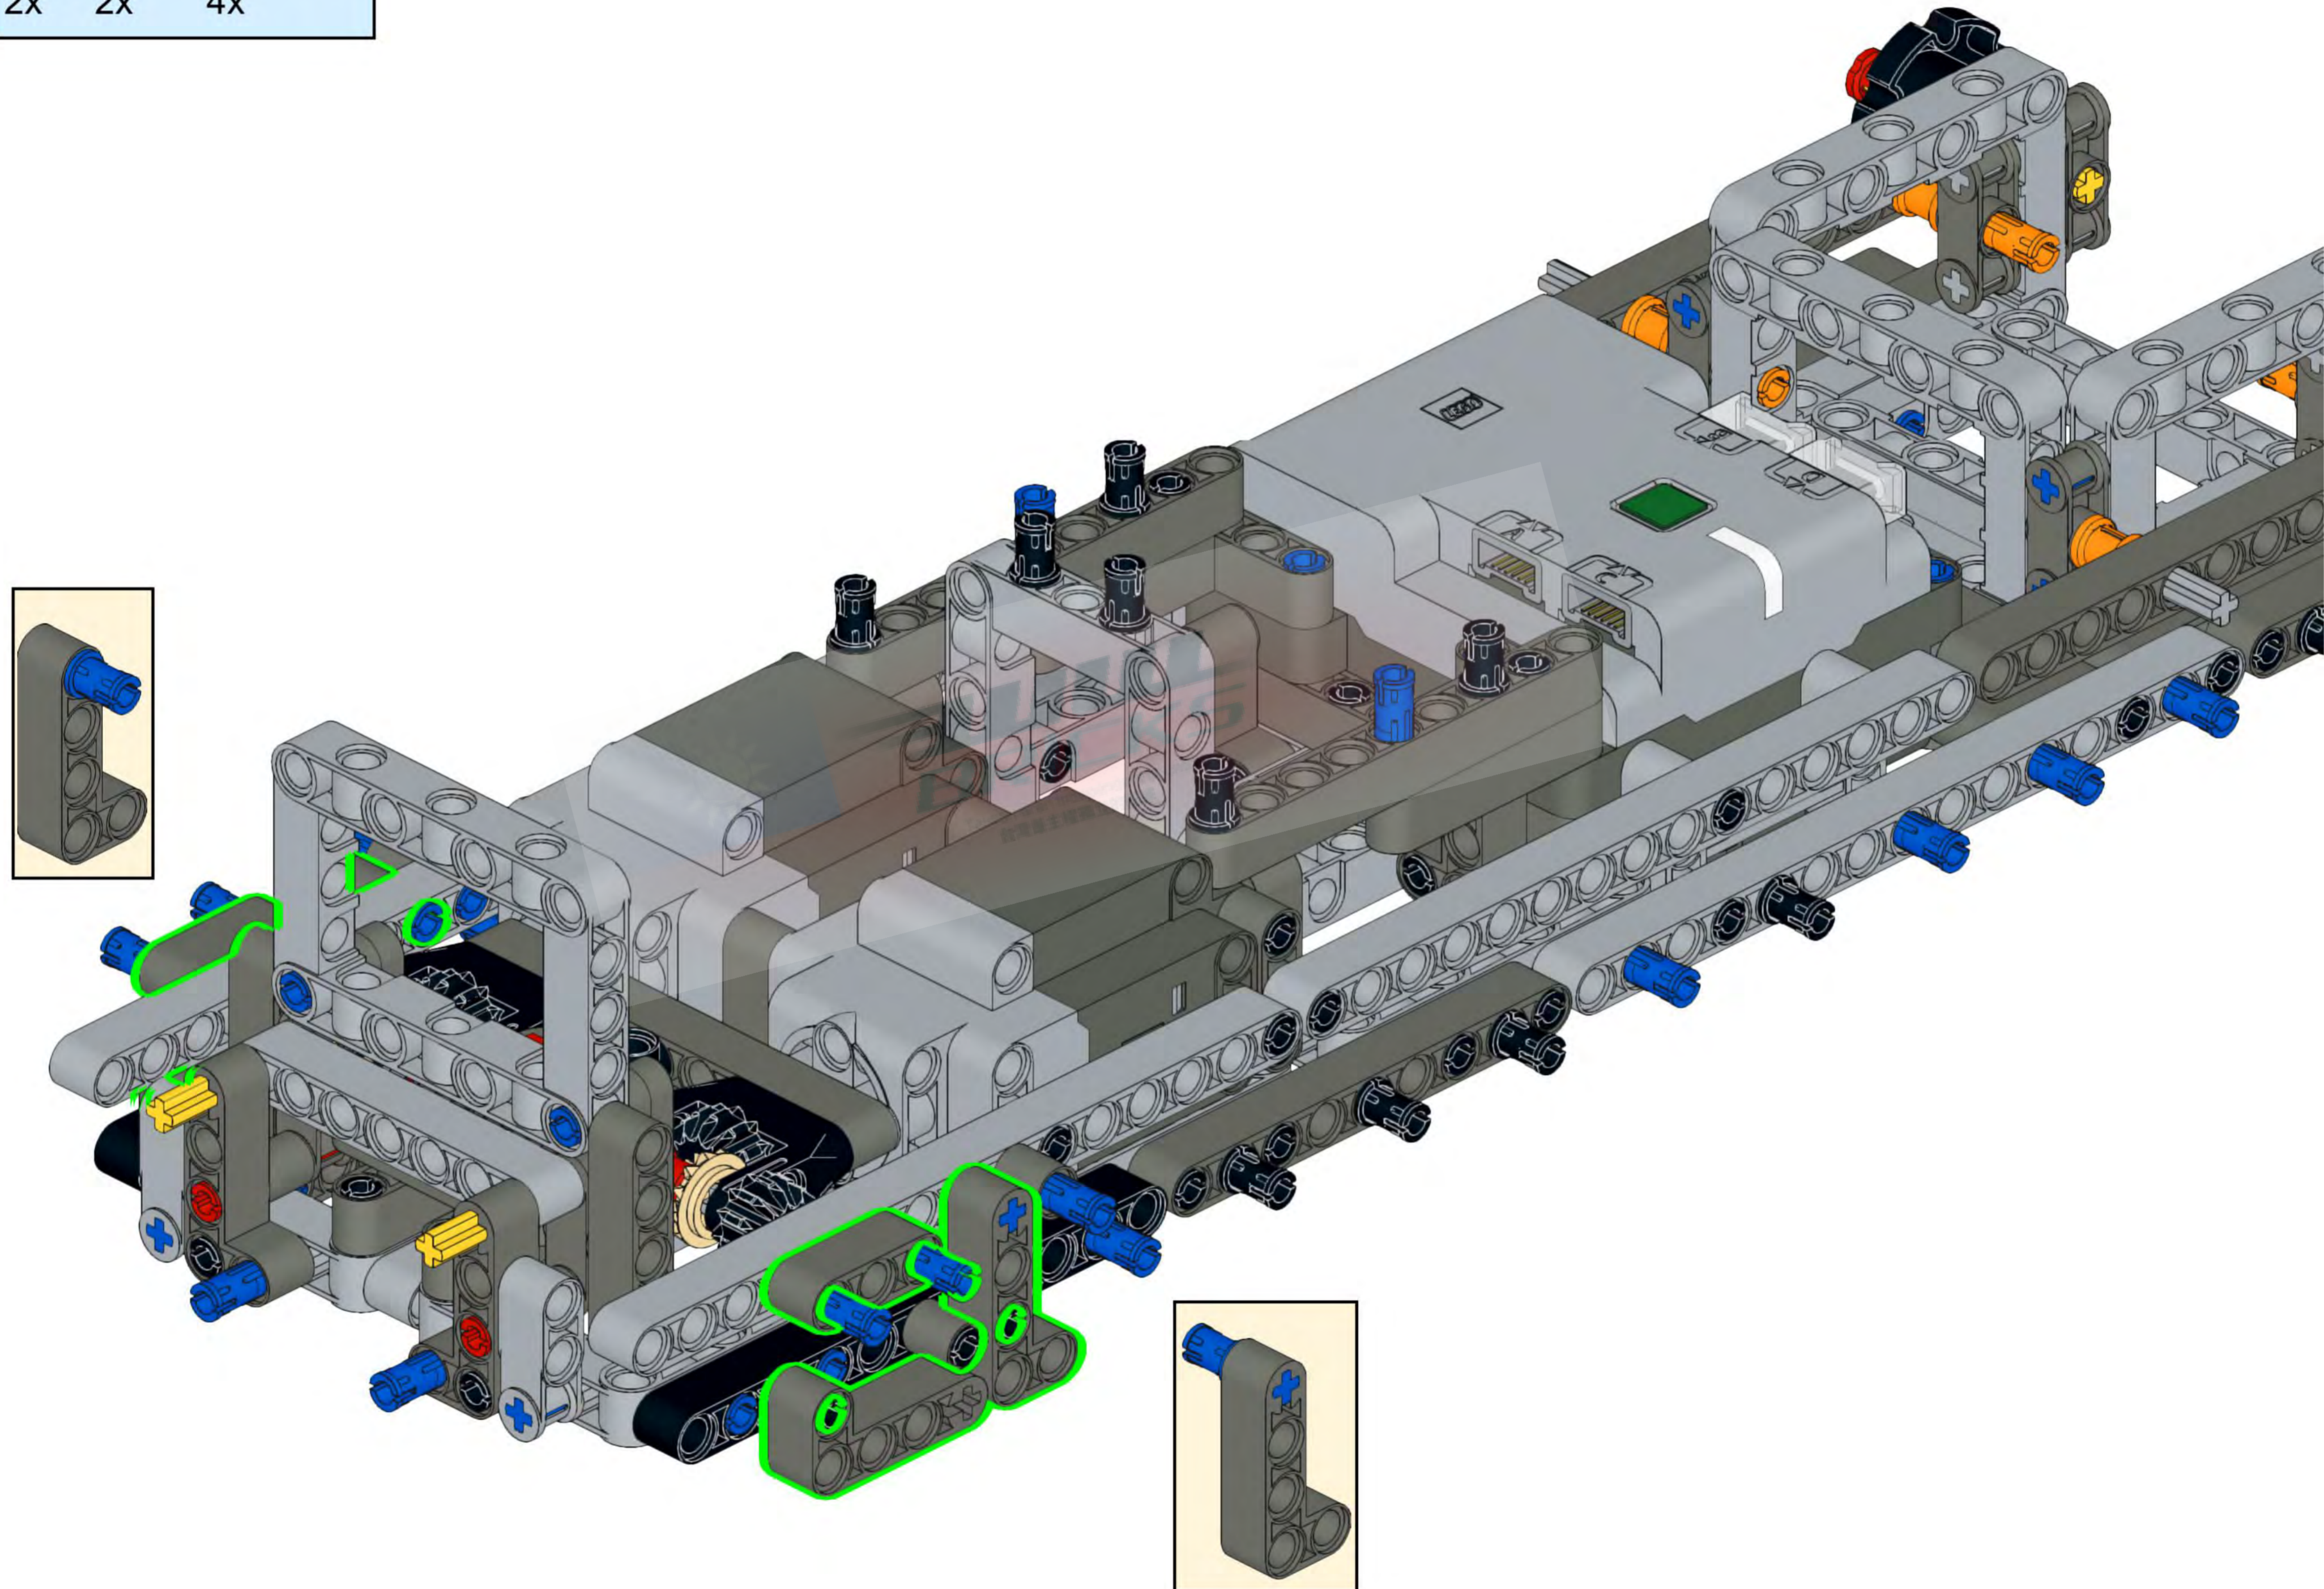

60

Please don't resale and share this instructions with anyone.