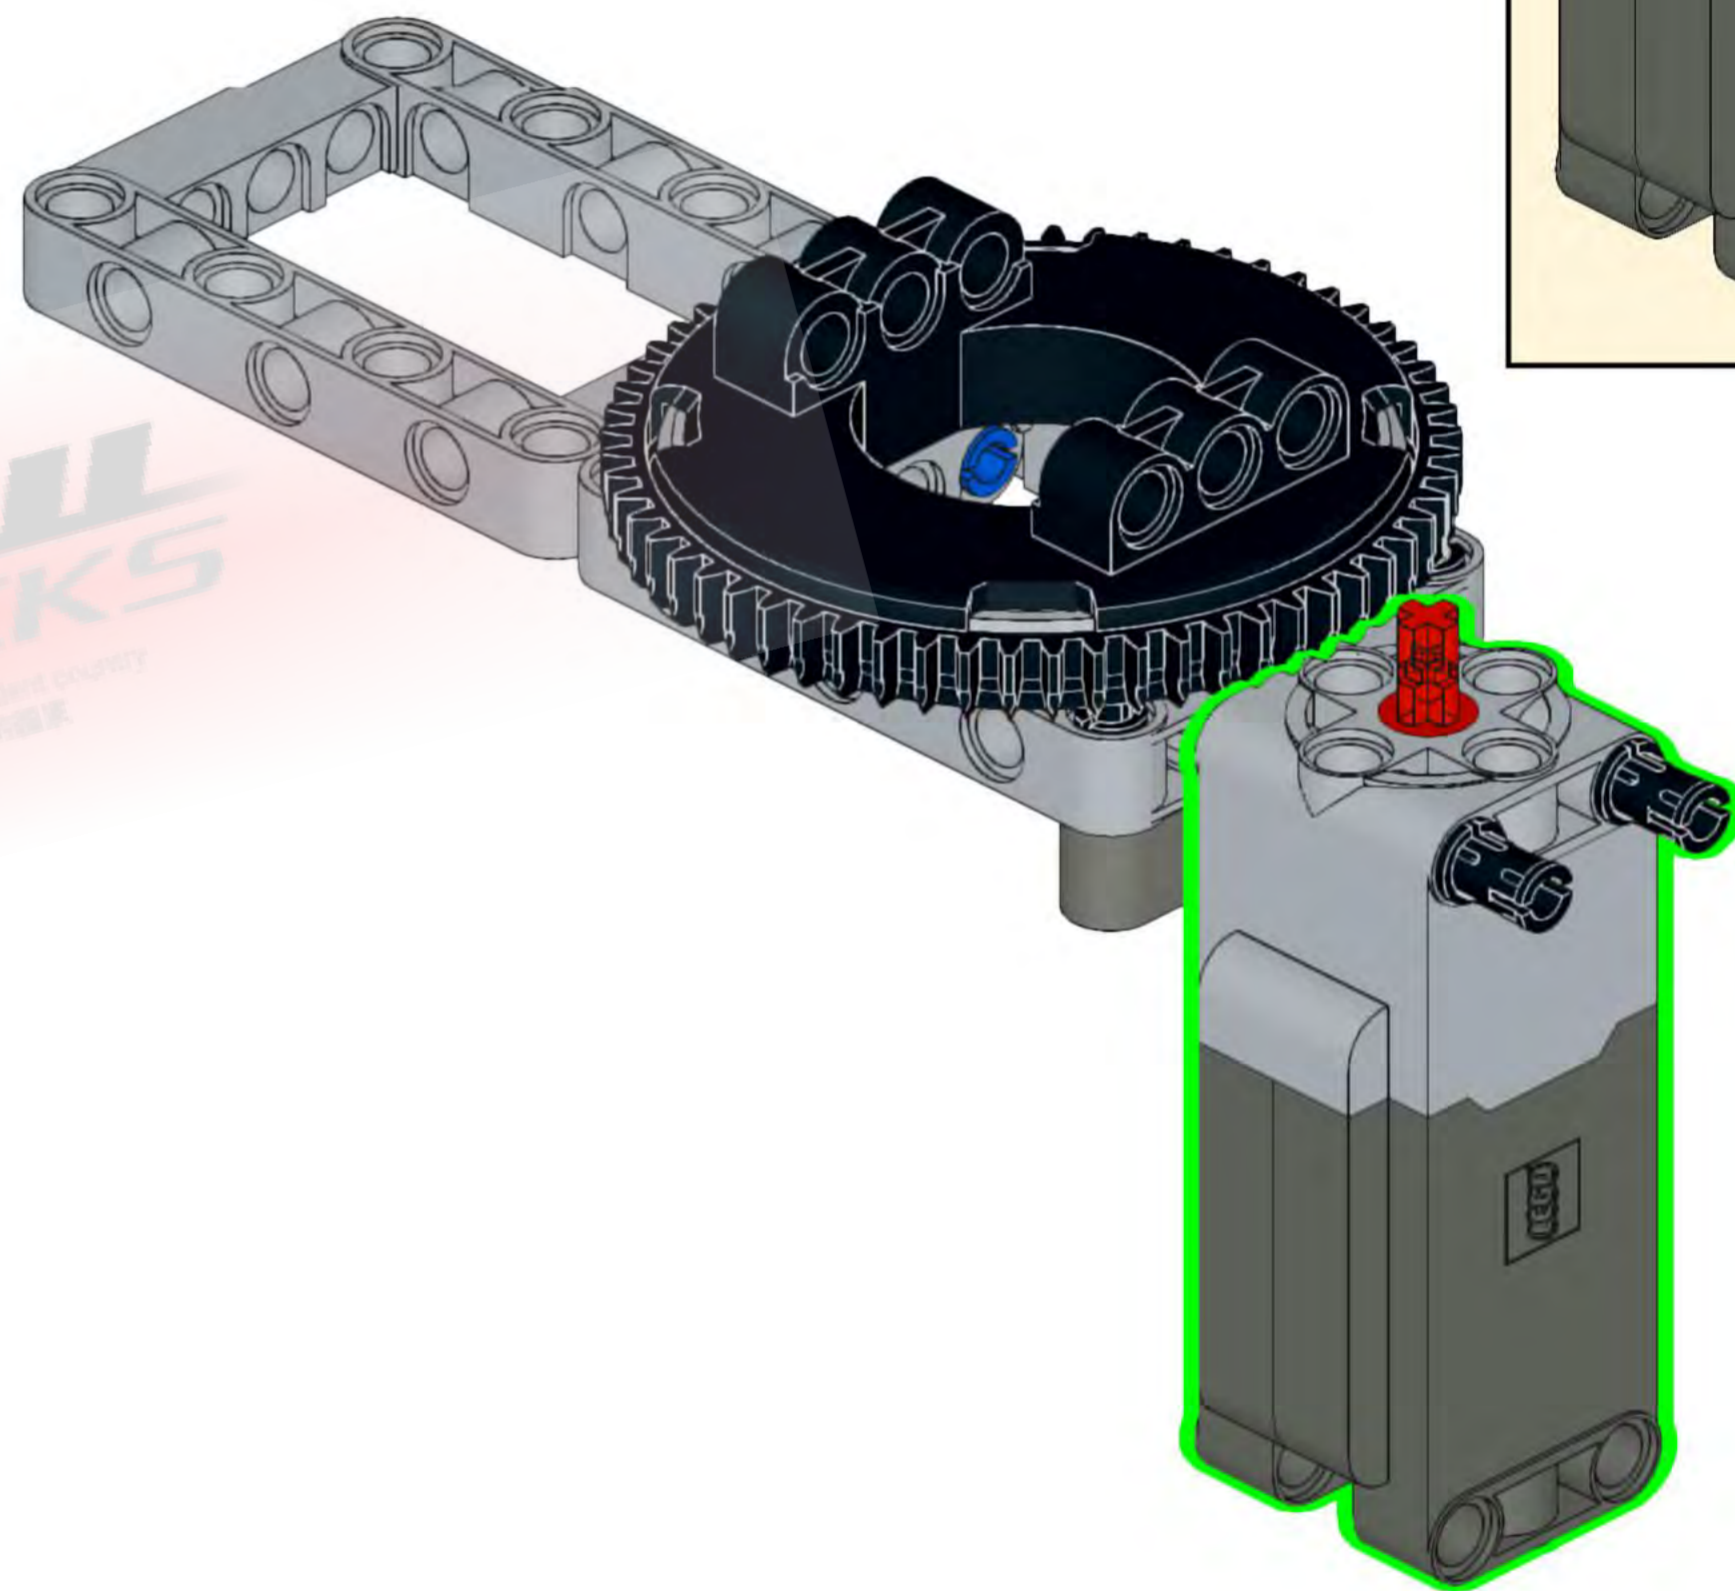

Please don't resale and share this instructions with anyone.

128