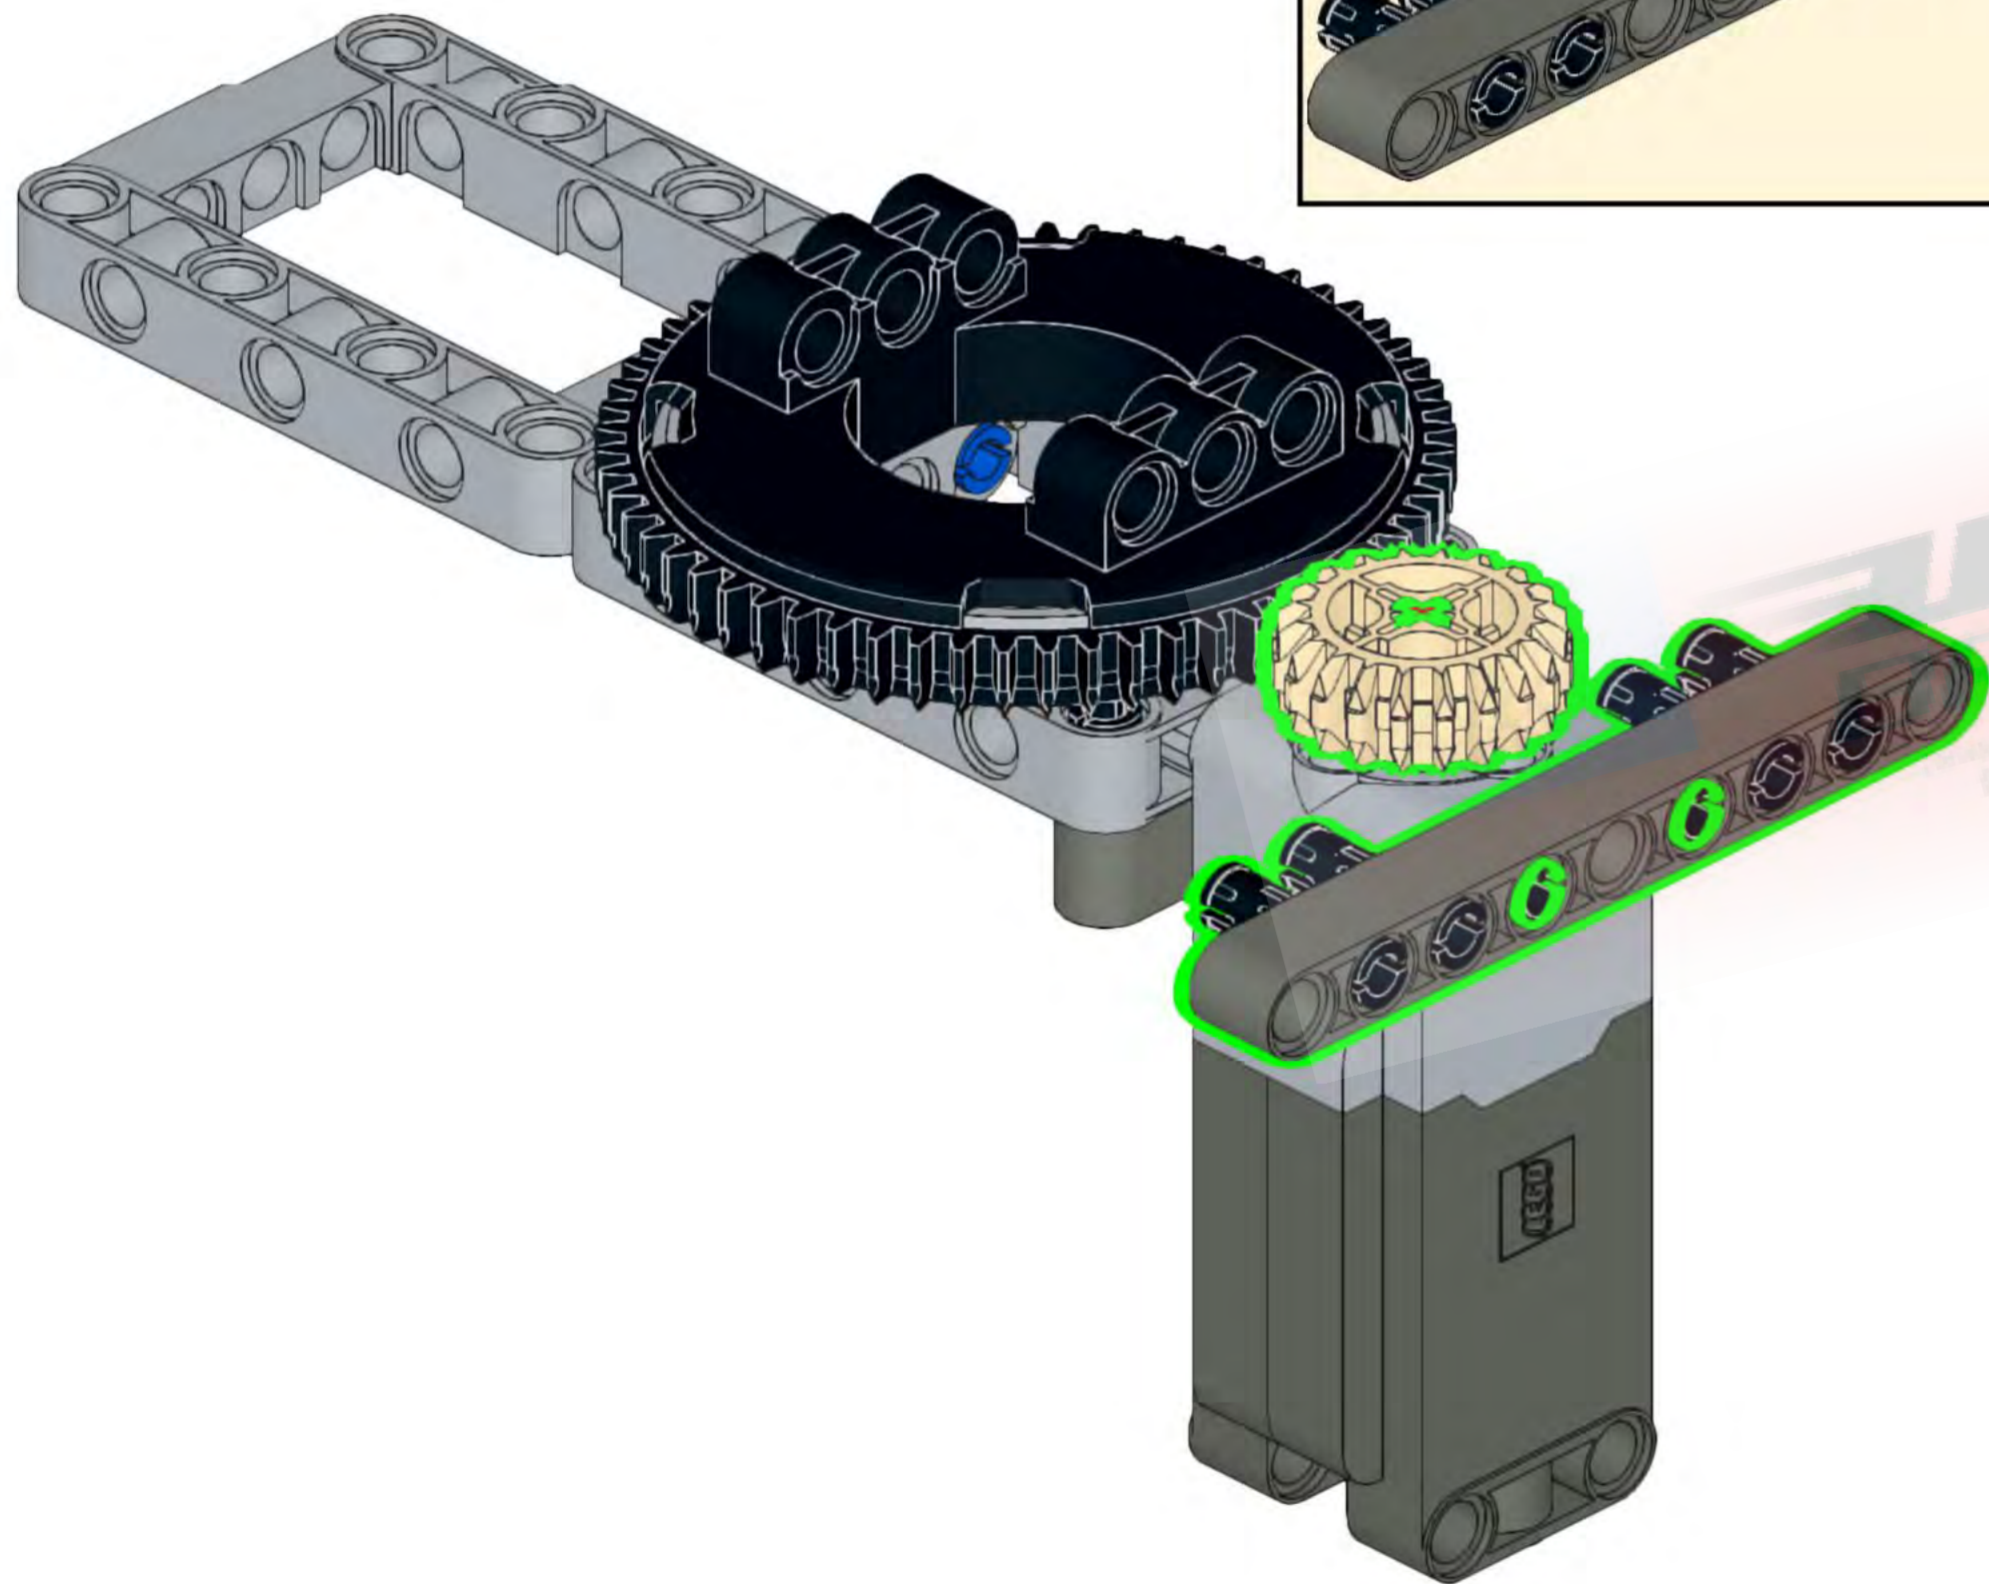

Please don't resale and share this instructions with anyone.

130