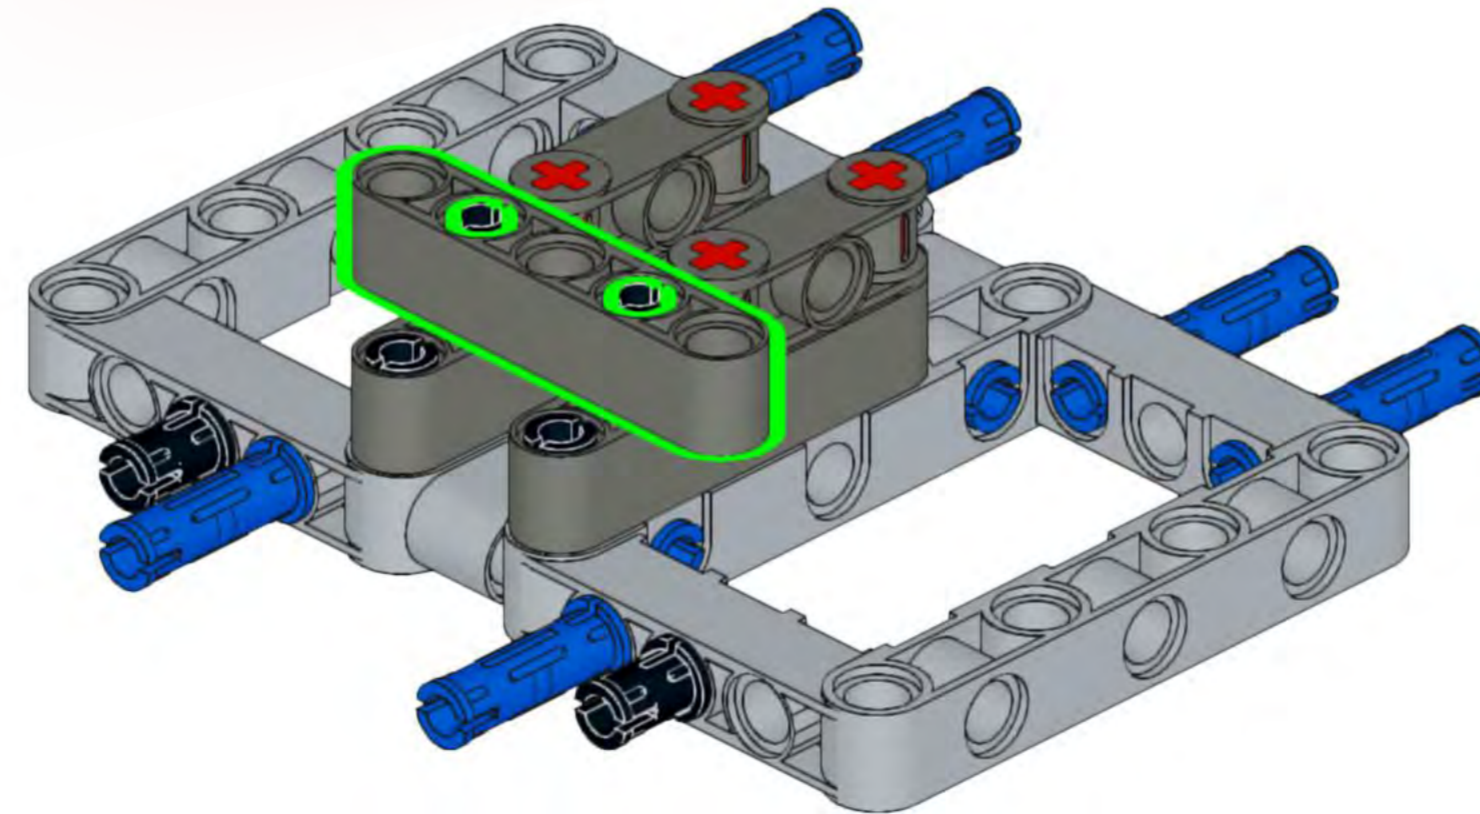

***LEGO Technic 42100 Liebherr R 9800 Excavator MOC
1/26 RC German WW2 Panzer VIII MAUS***

1

2

2x

Please don't resale and share this instructions with anyone.

3

4

5