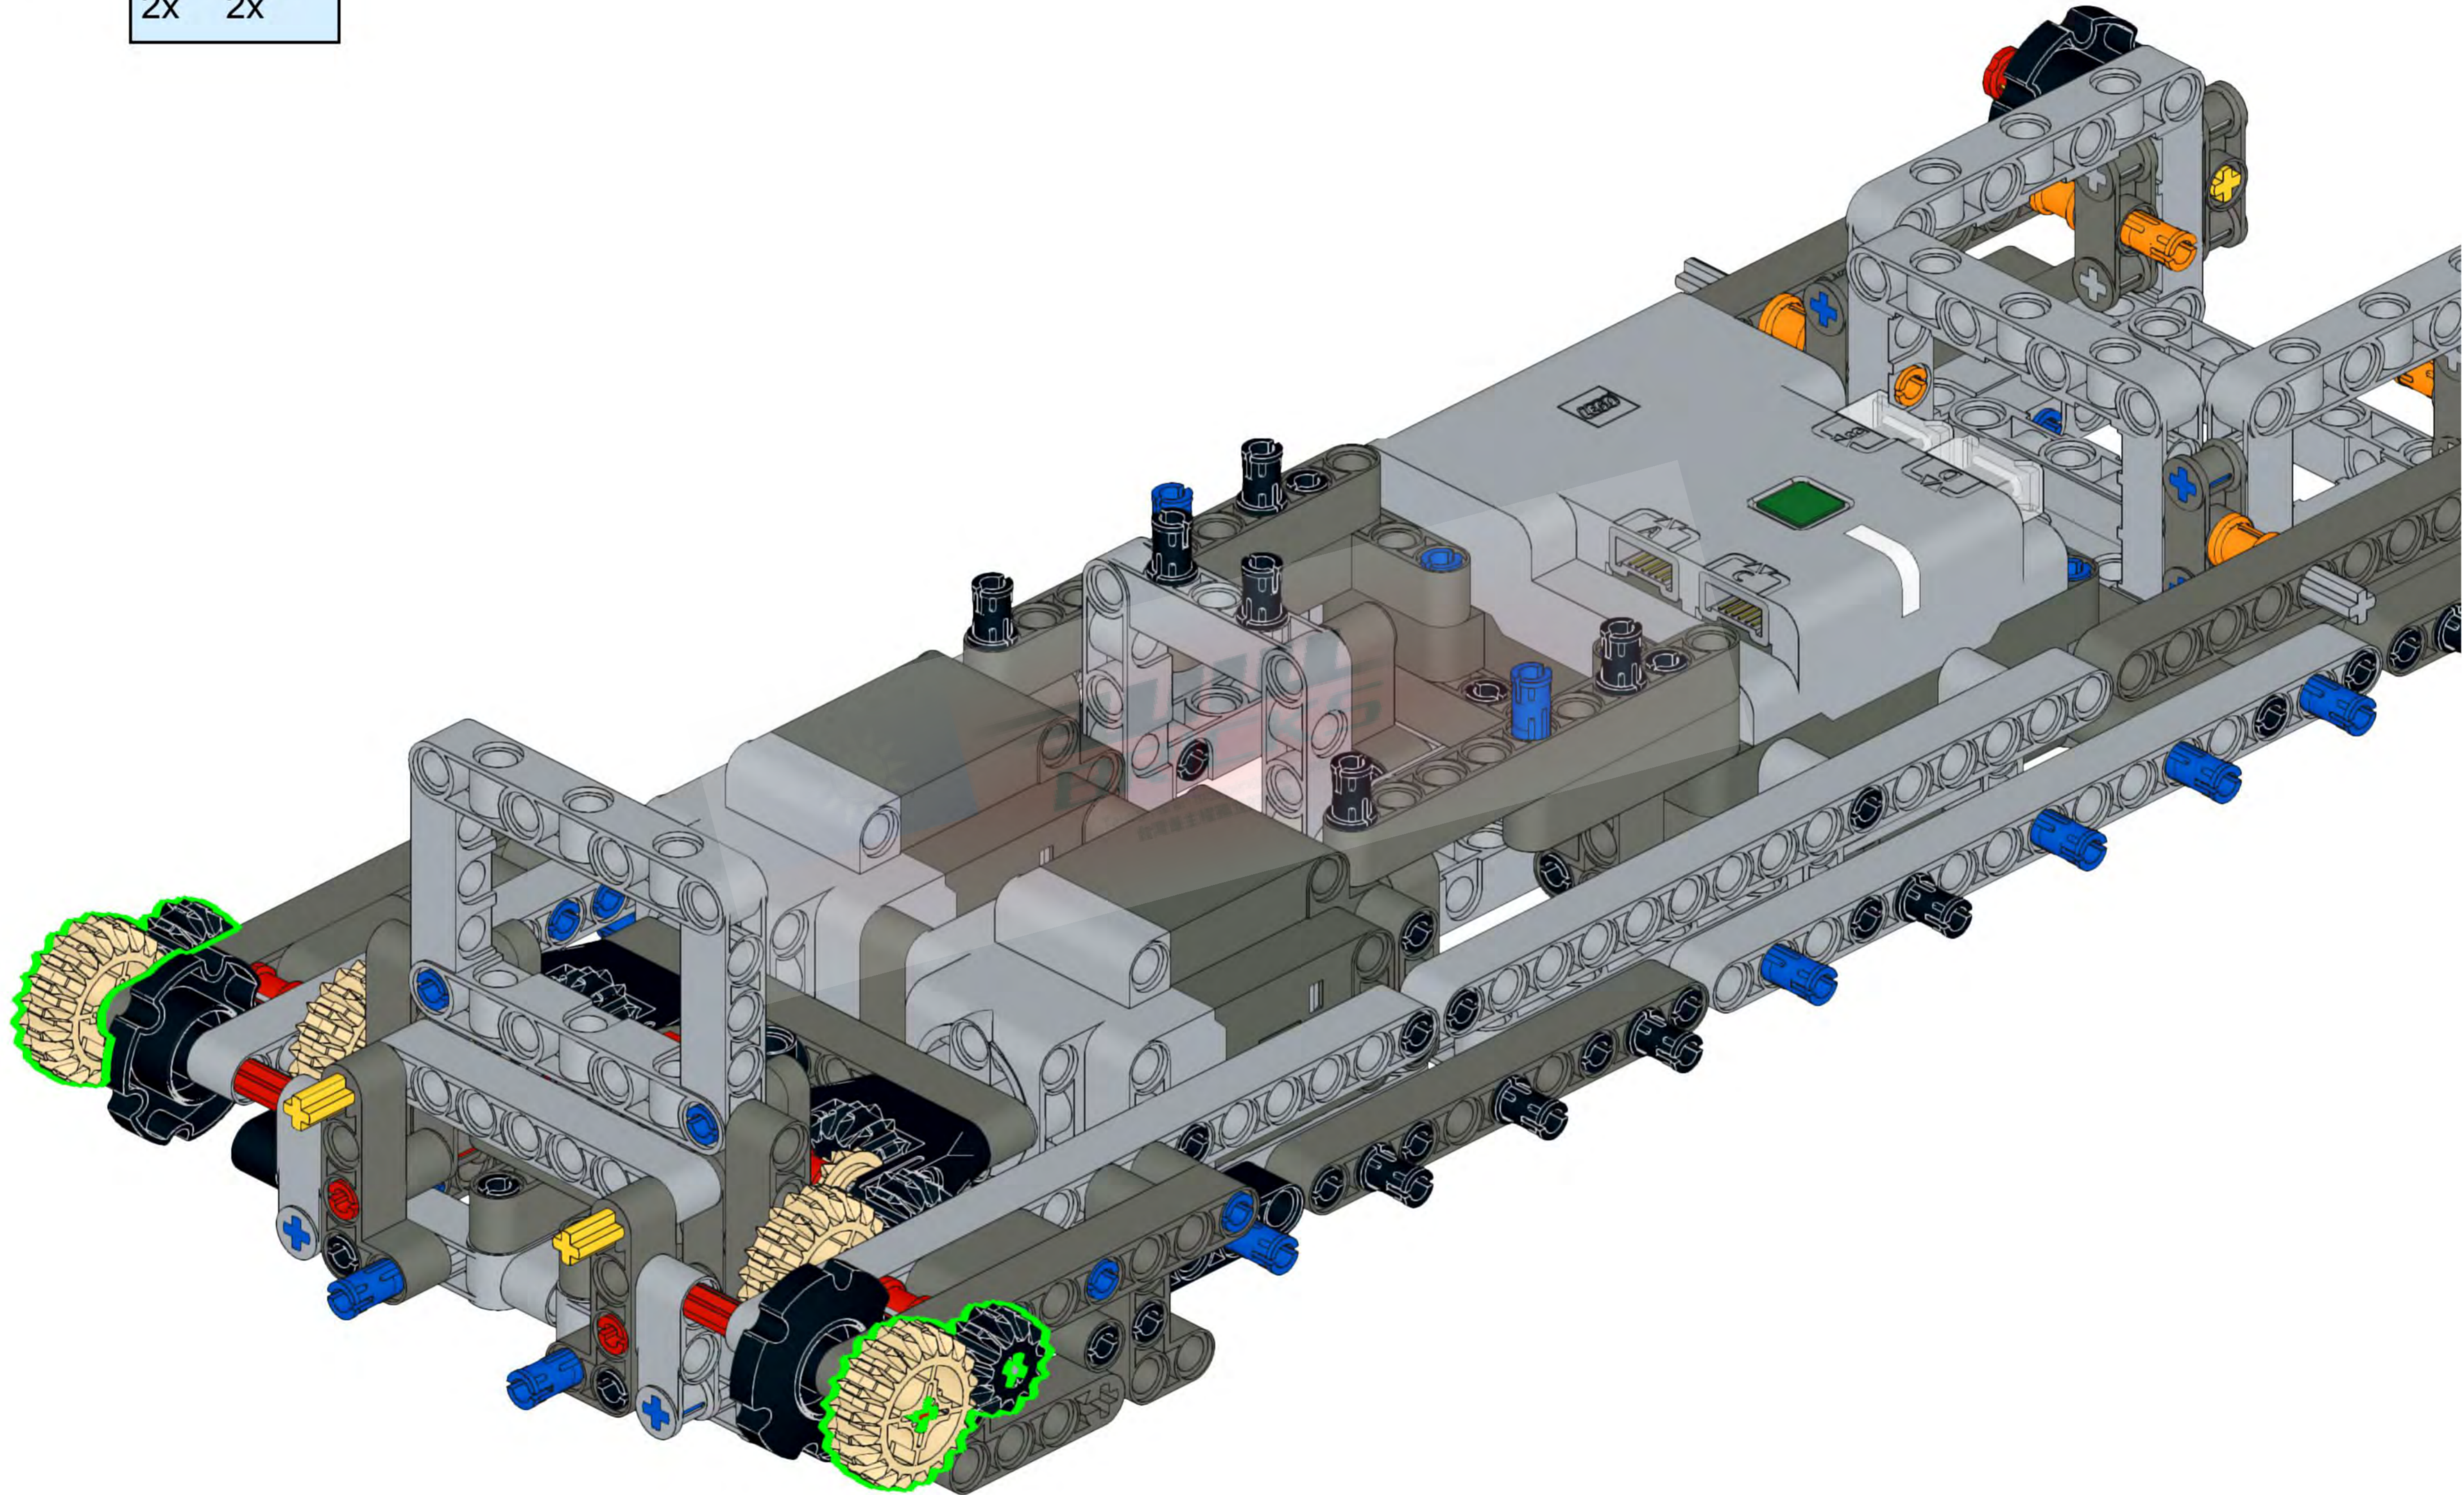

64

Please don't resale and share this instructions with anyone.