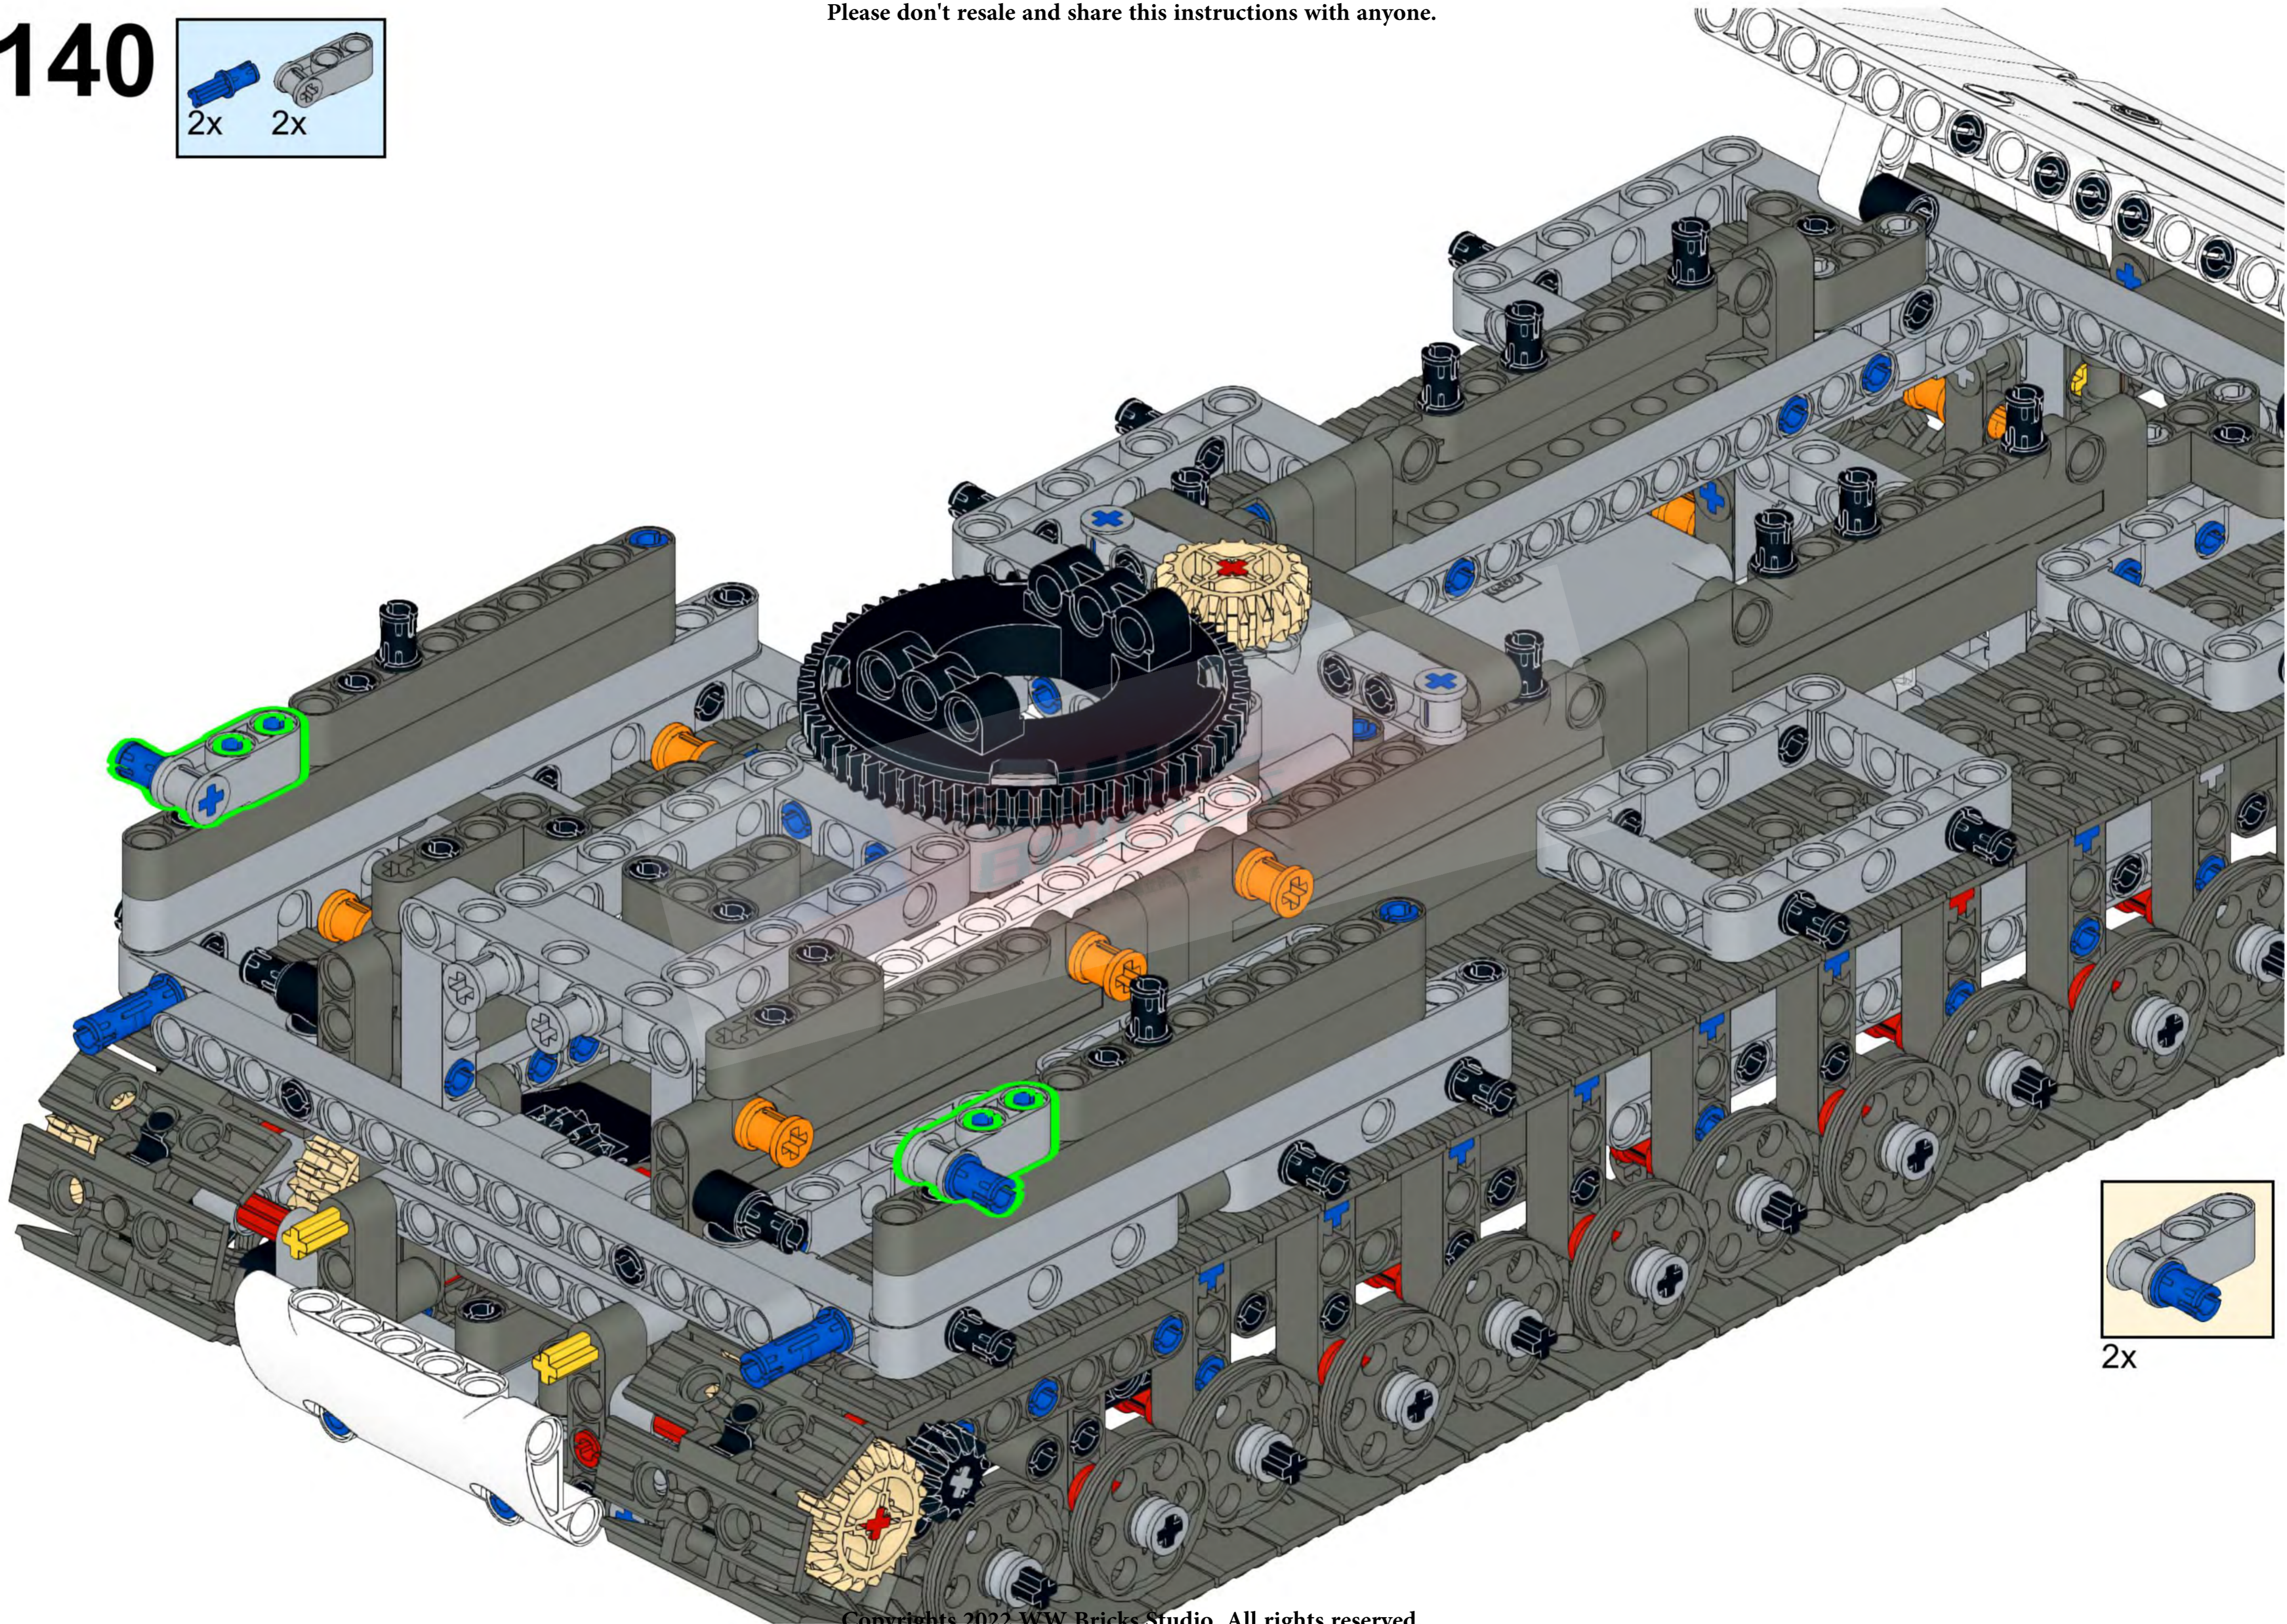

140

Please don't resale and share this instructions with anyone.