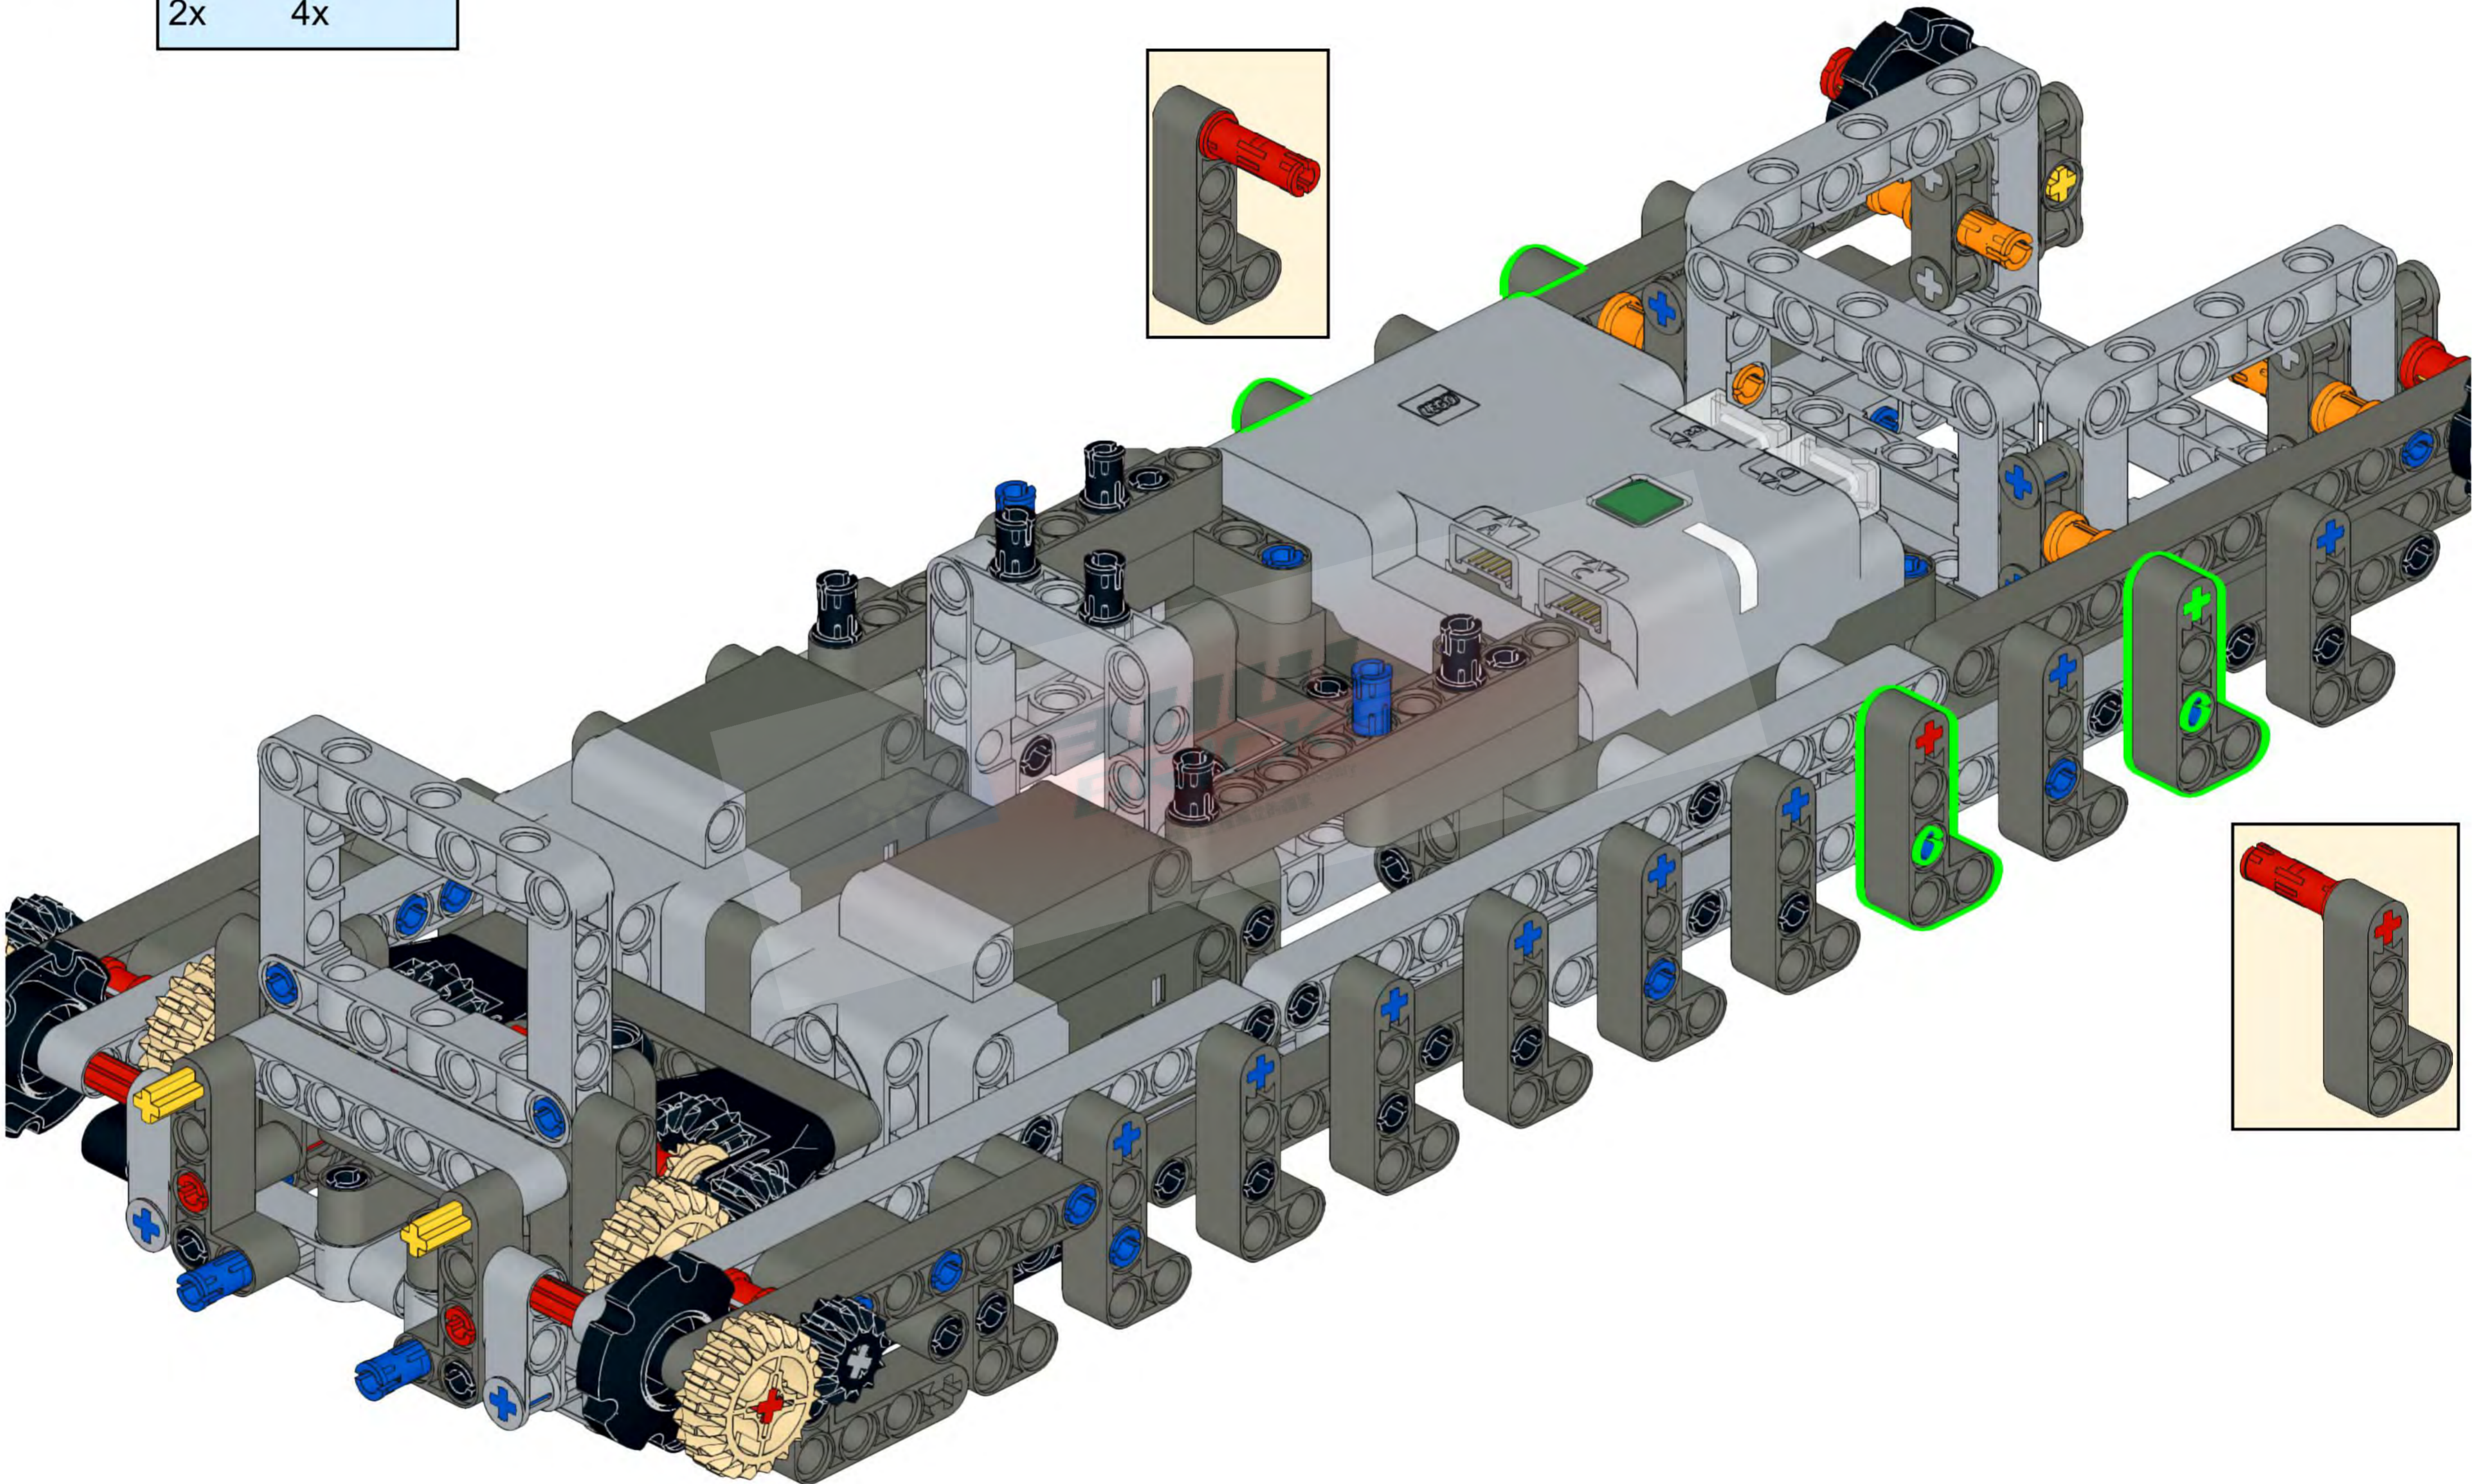

66

Please don't resale and share this instructions with anyone.