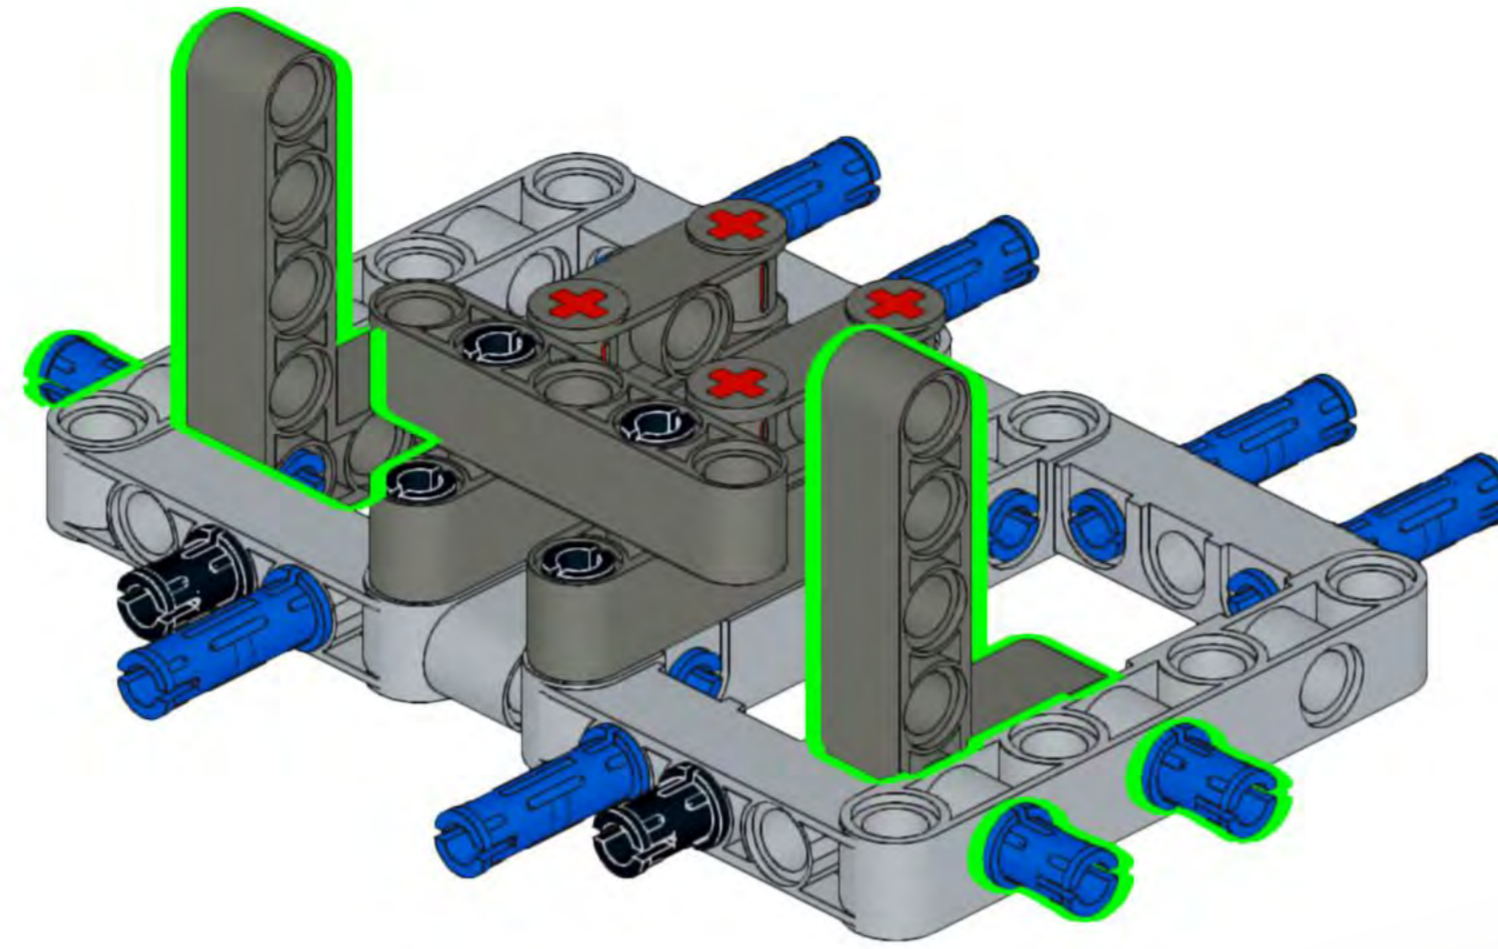

***LEGO Technic 42100 Liebherr R 9800 Excavator MOC
1/26 RC German WW2 Panzer VIII MAUS***

1

2

2x

Please don't resale and share this instructions with anyone.

3

4

5