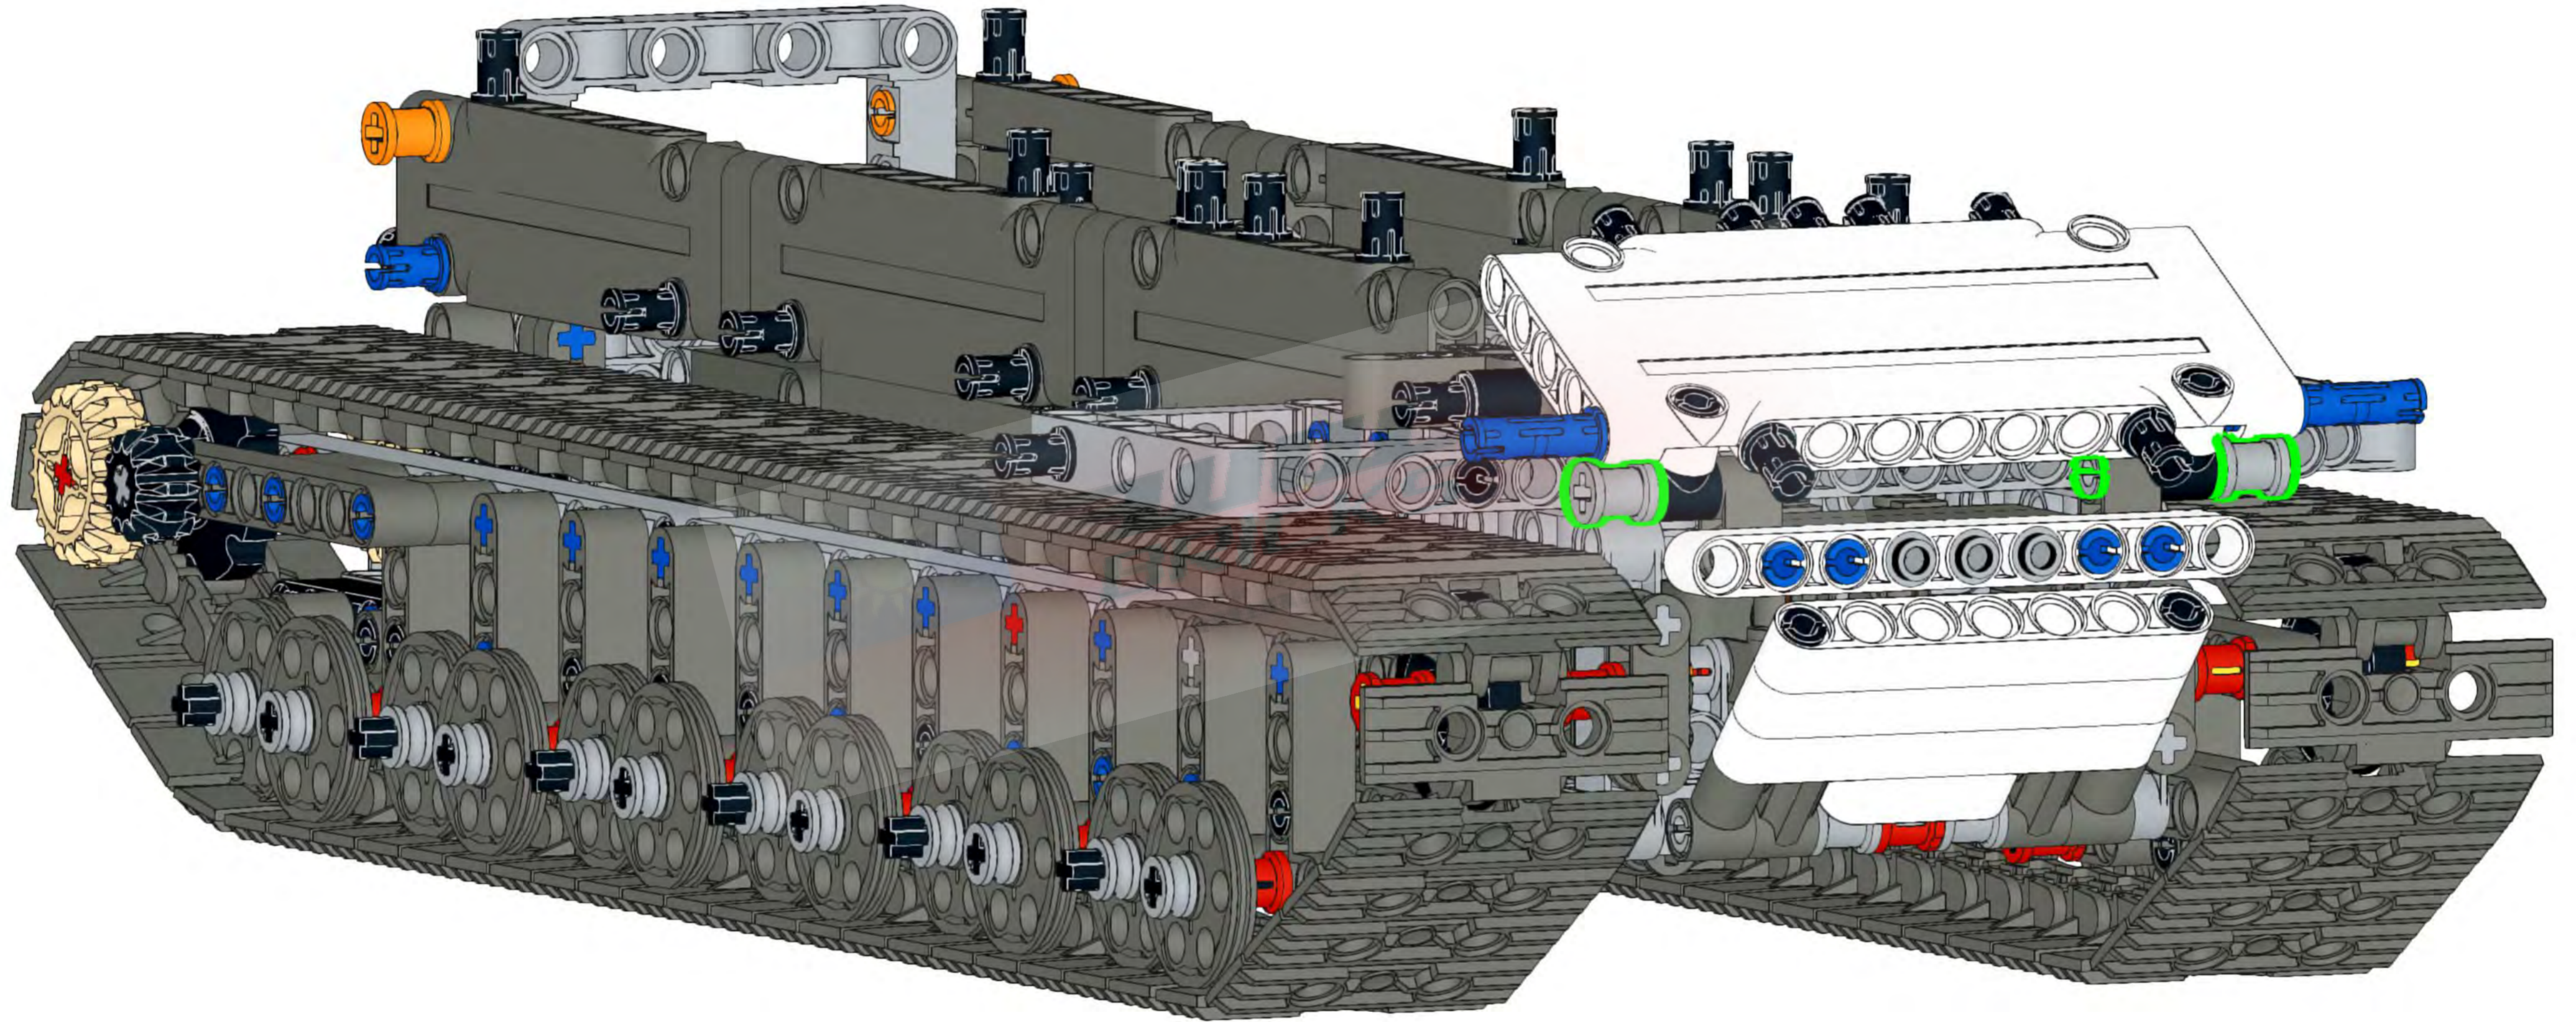

105

Please don't resale and share this instructions with anyone.