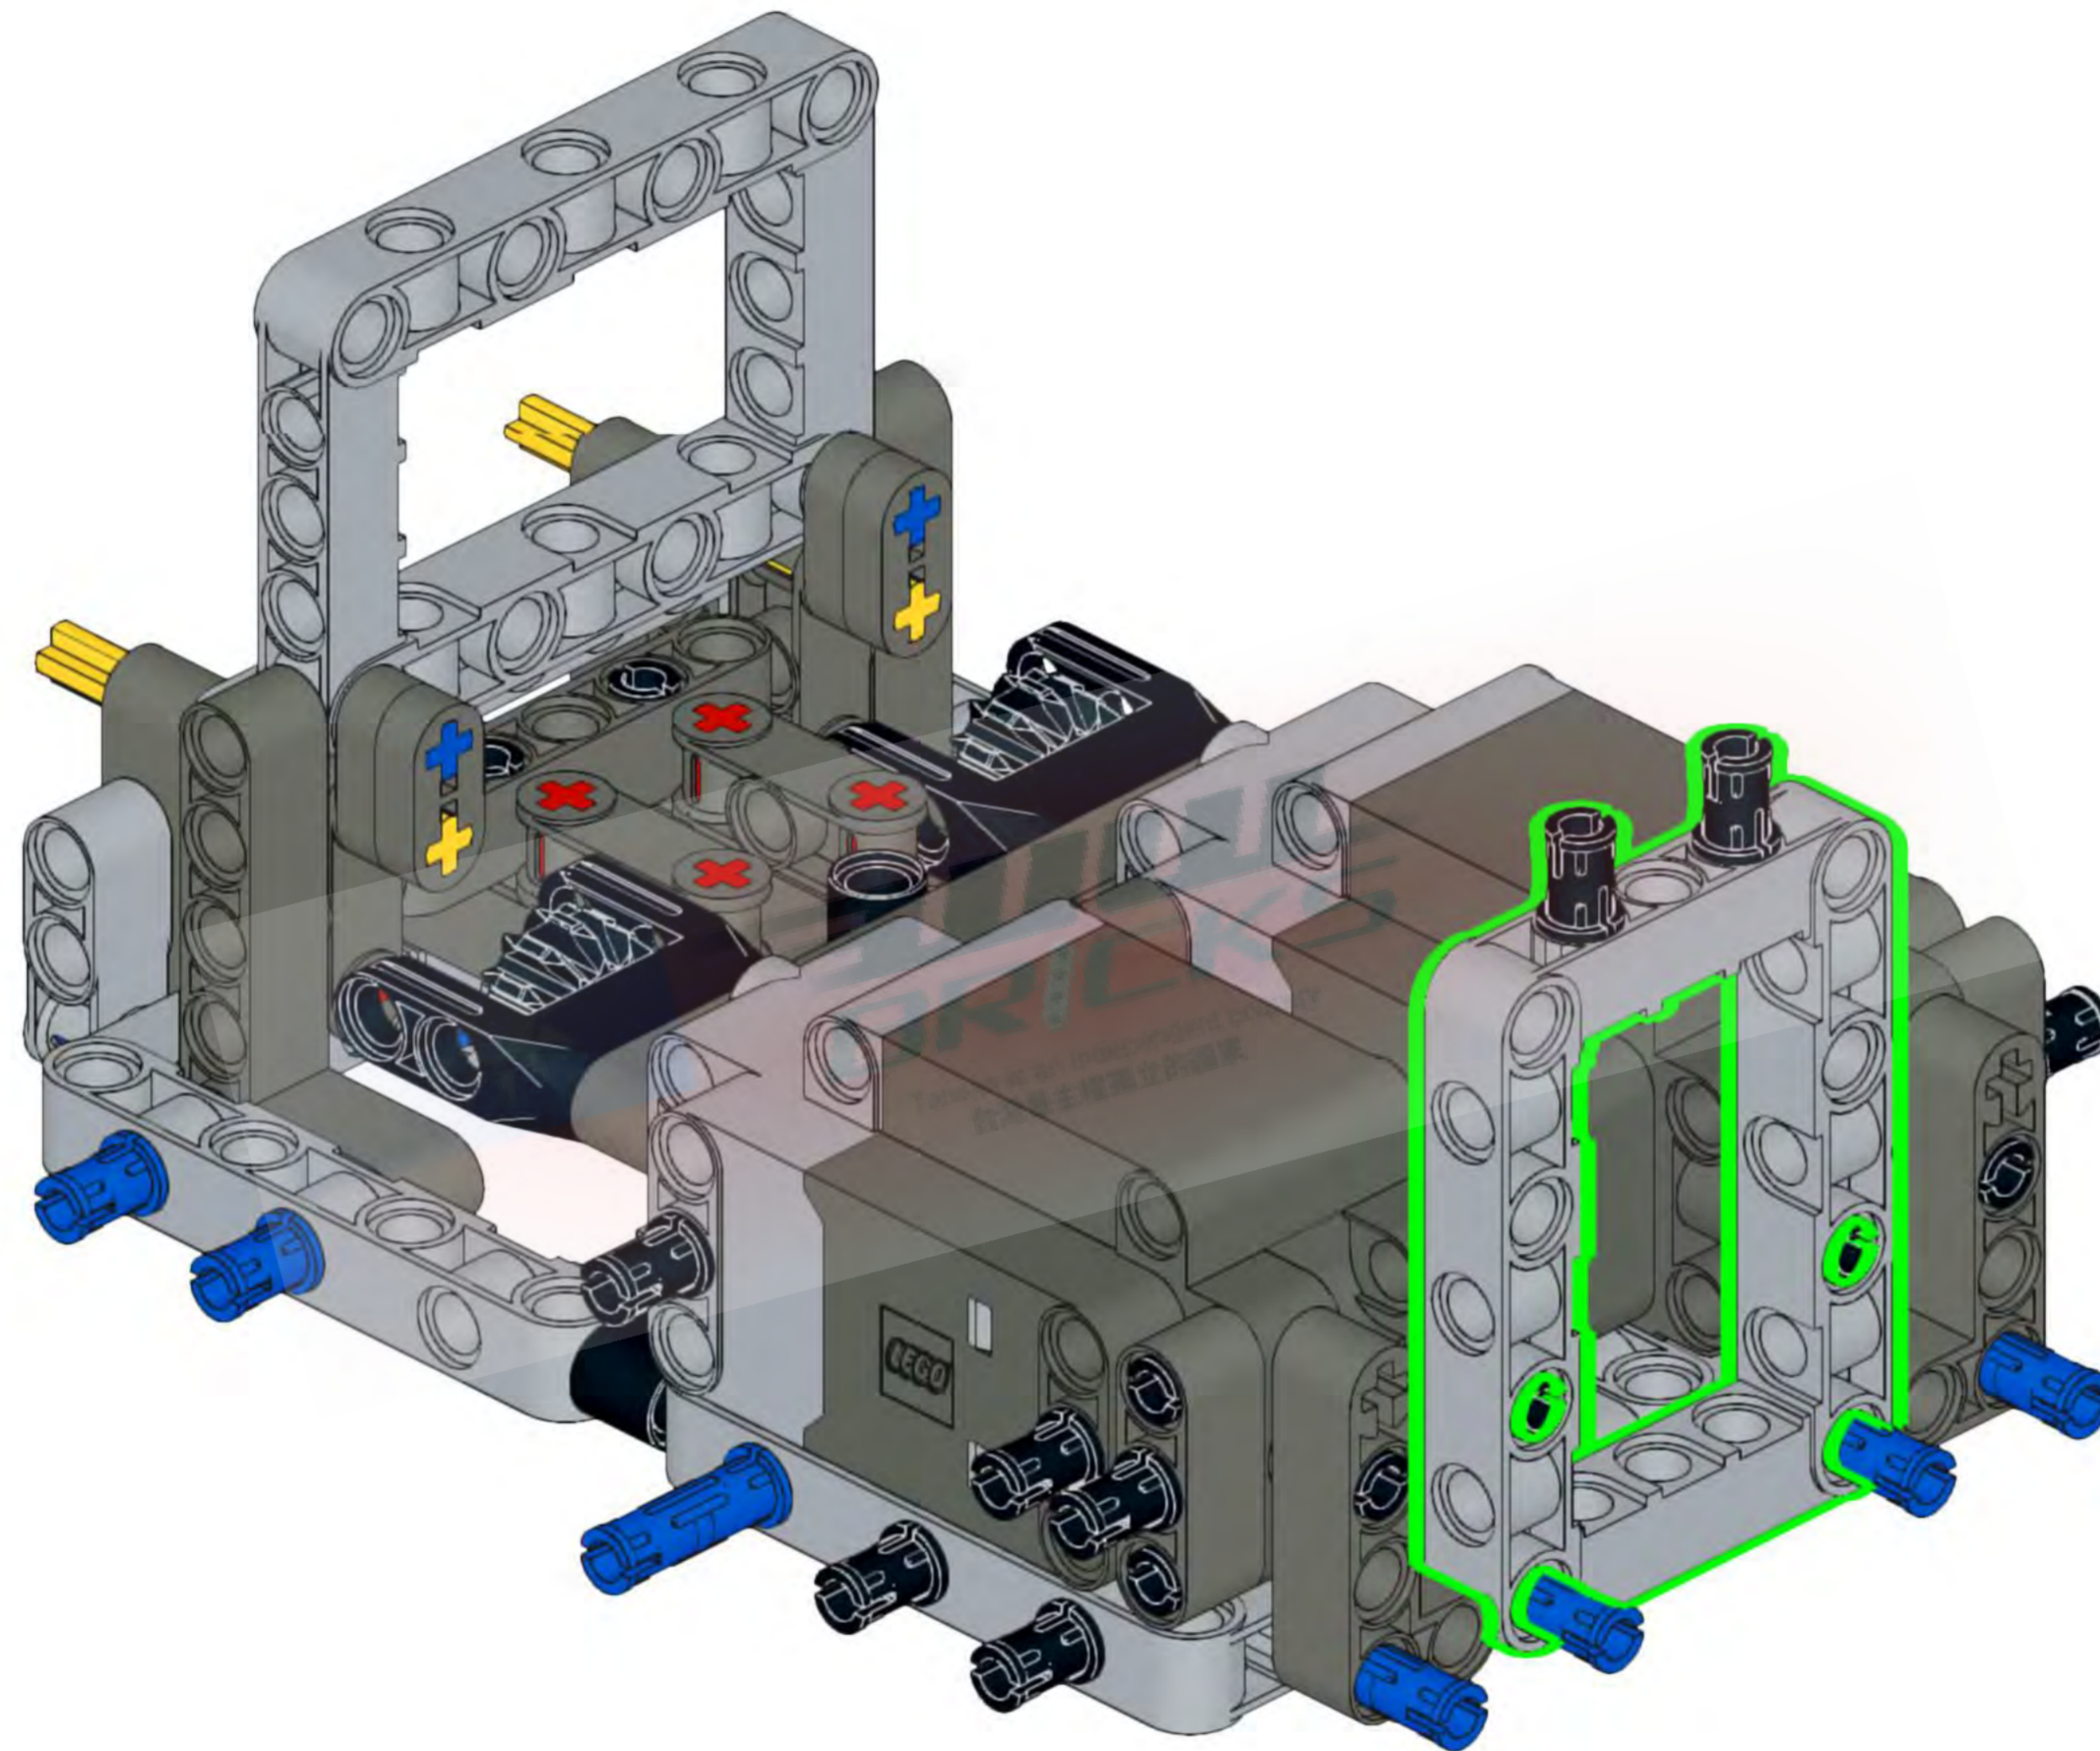

26

Please don't resale and share this instructions with anyone.