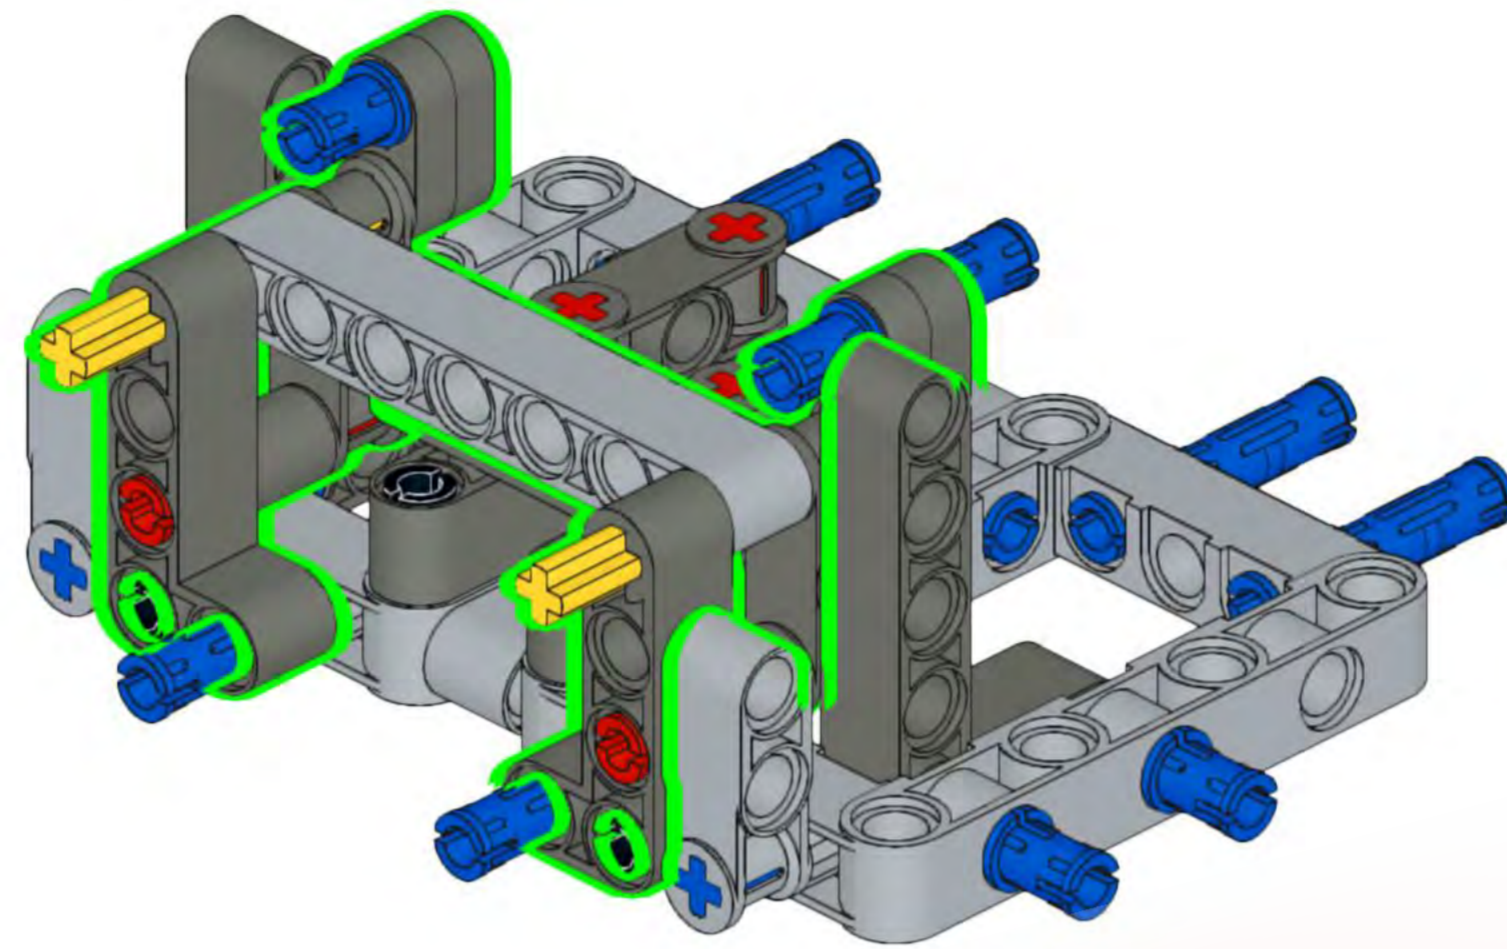

11

Please don't resale and share this instructions with anyone.