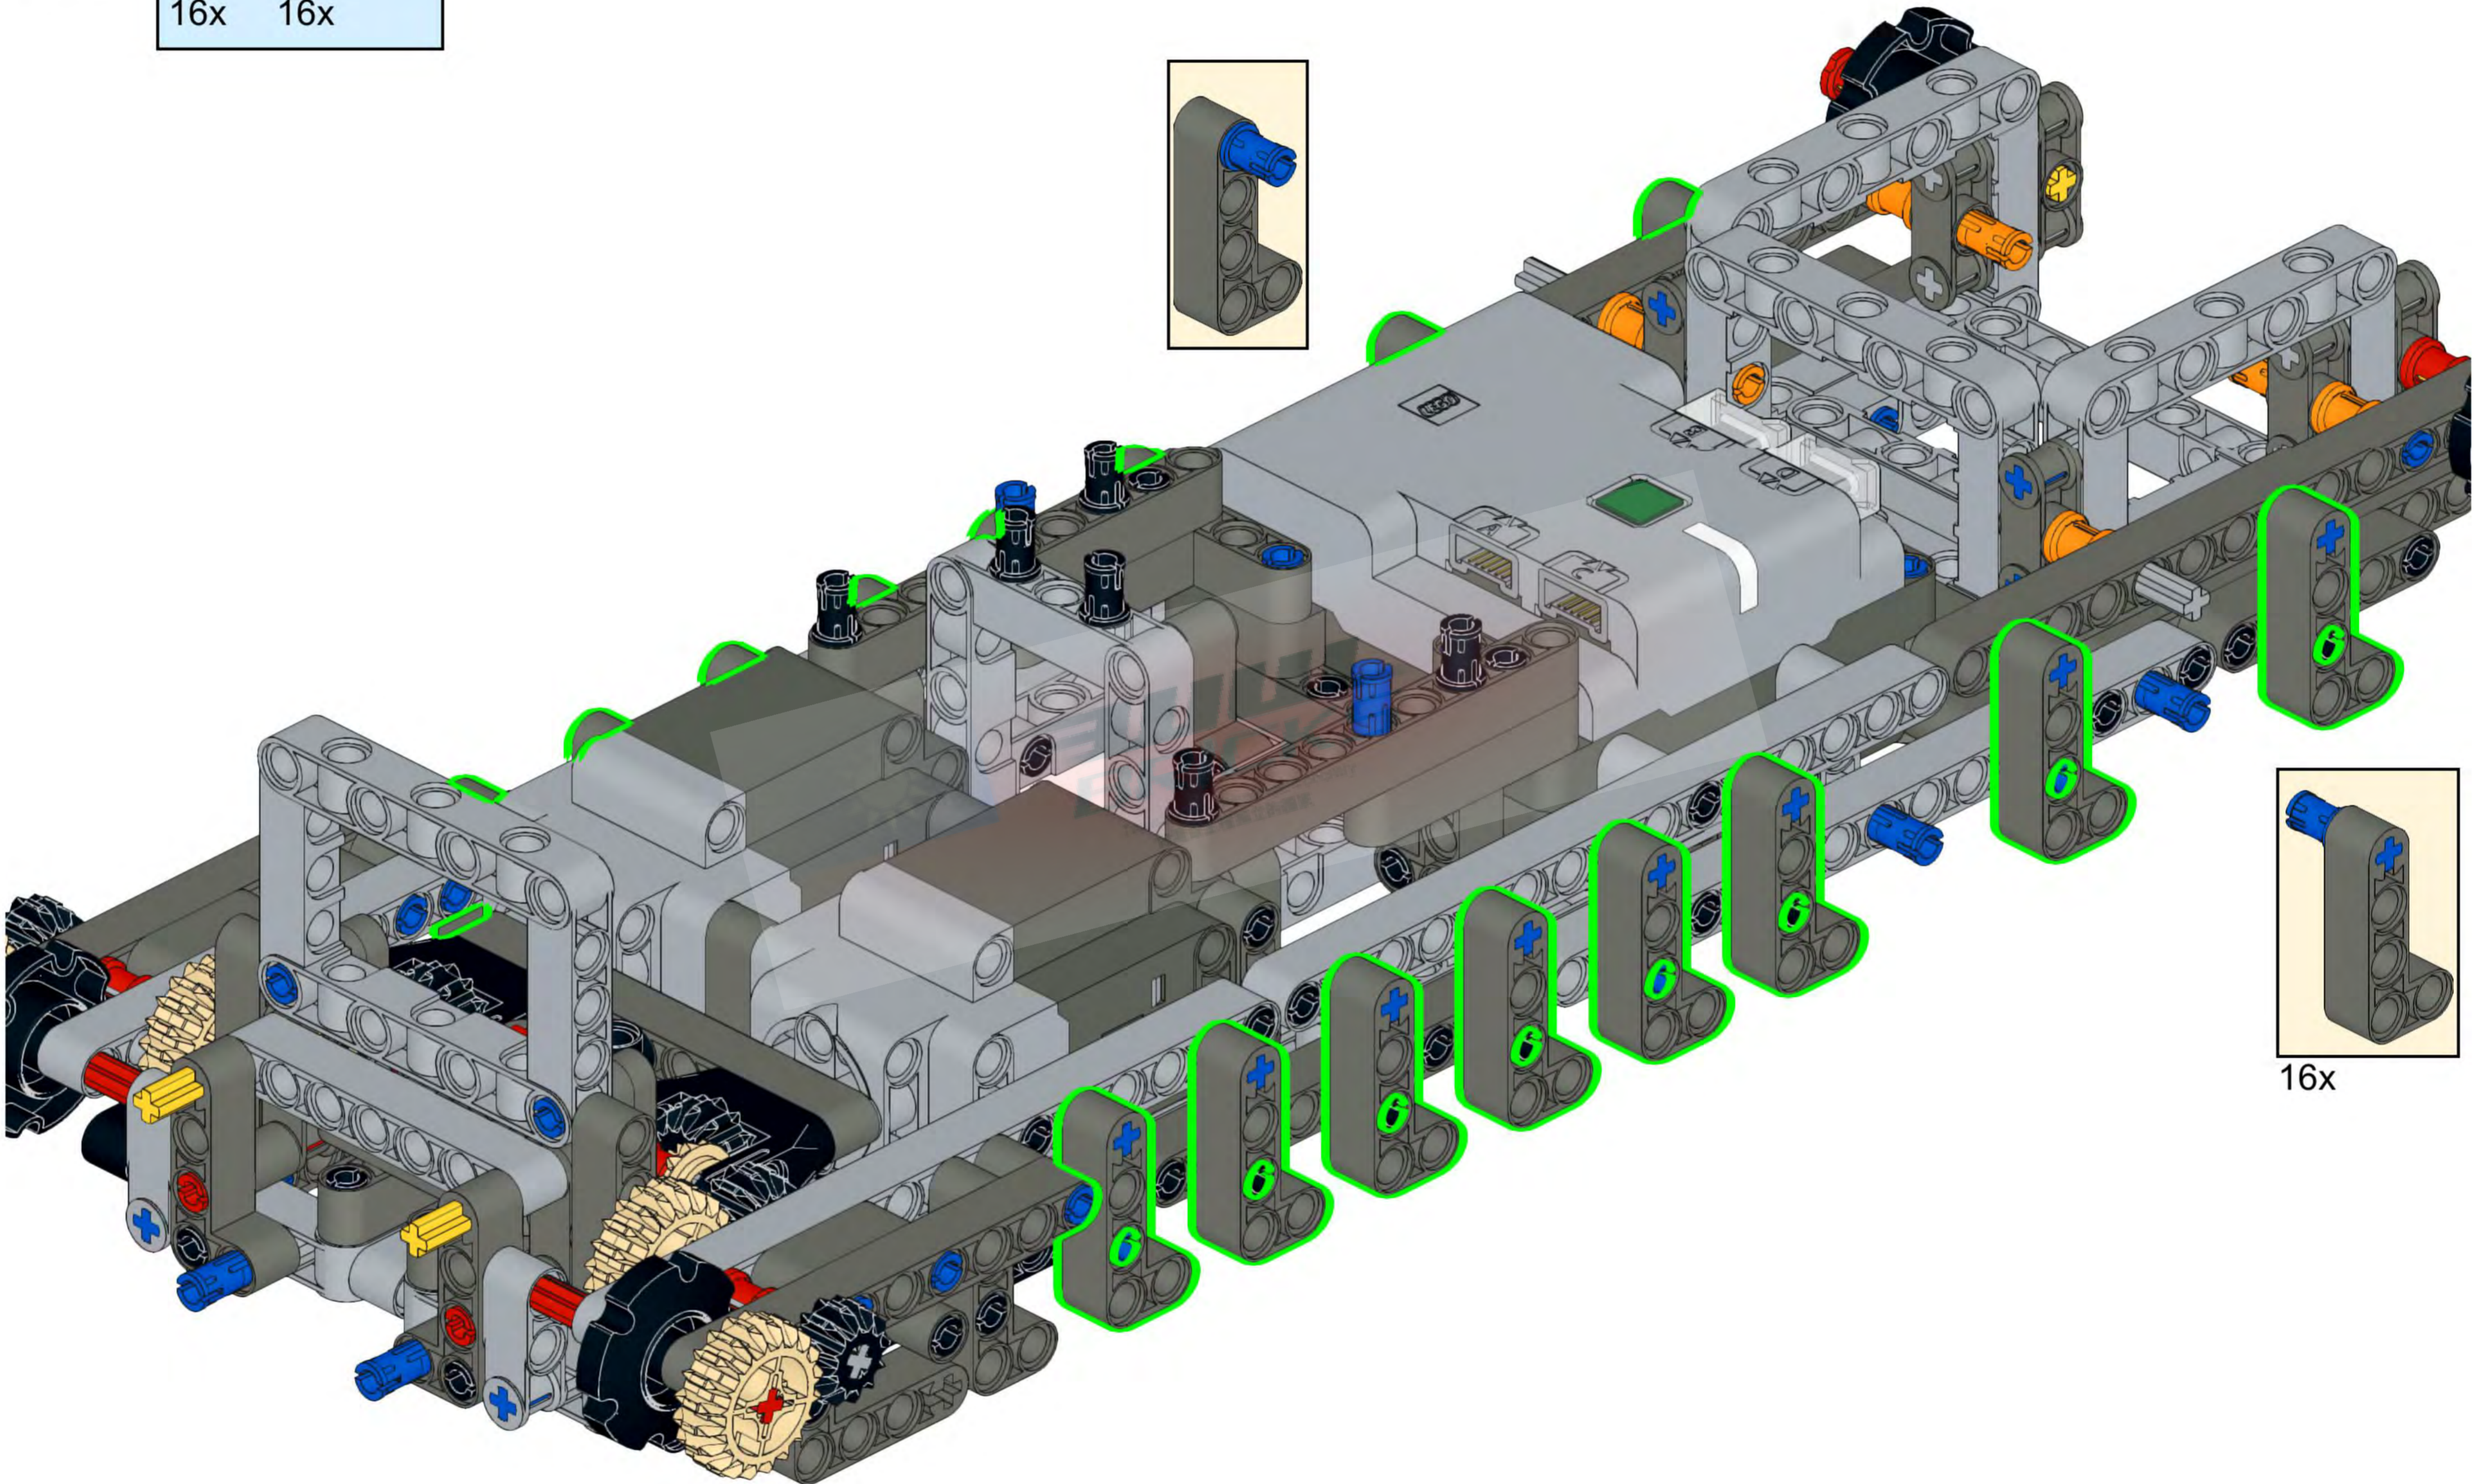

65

Please don't resale and share this instructions with anyone.

16x