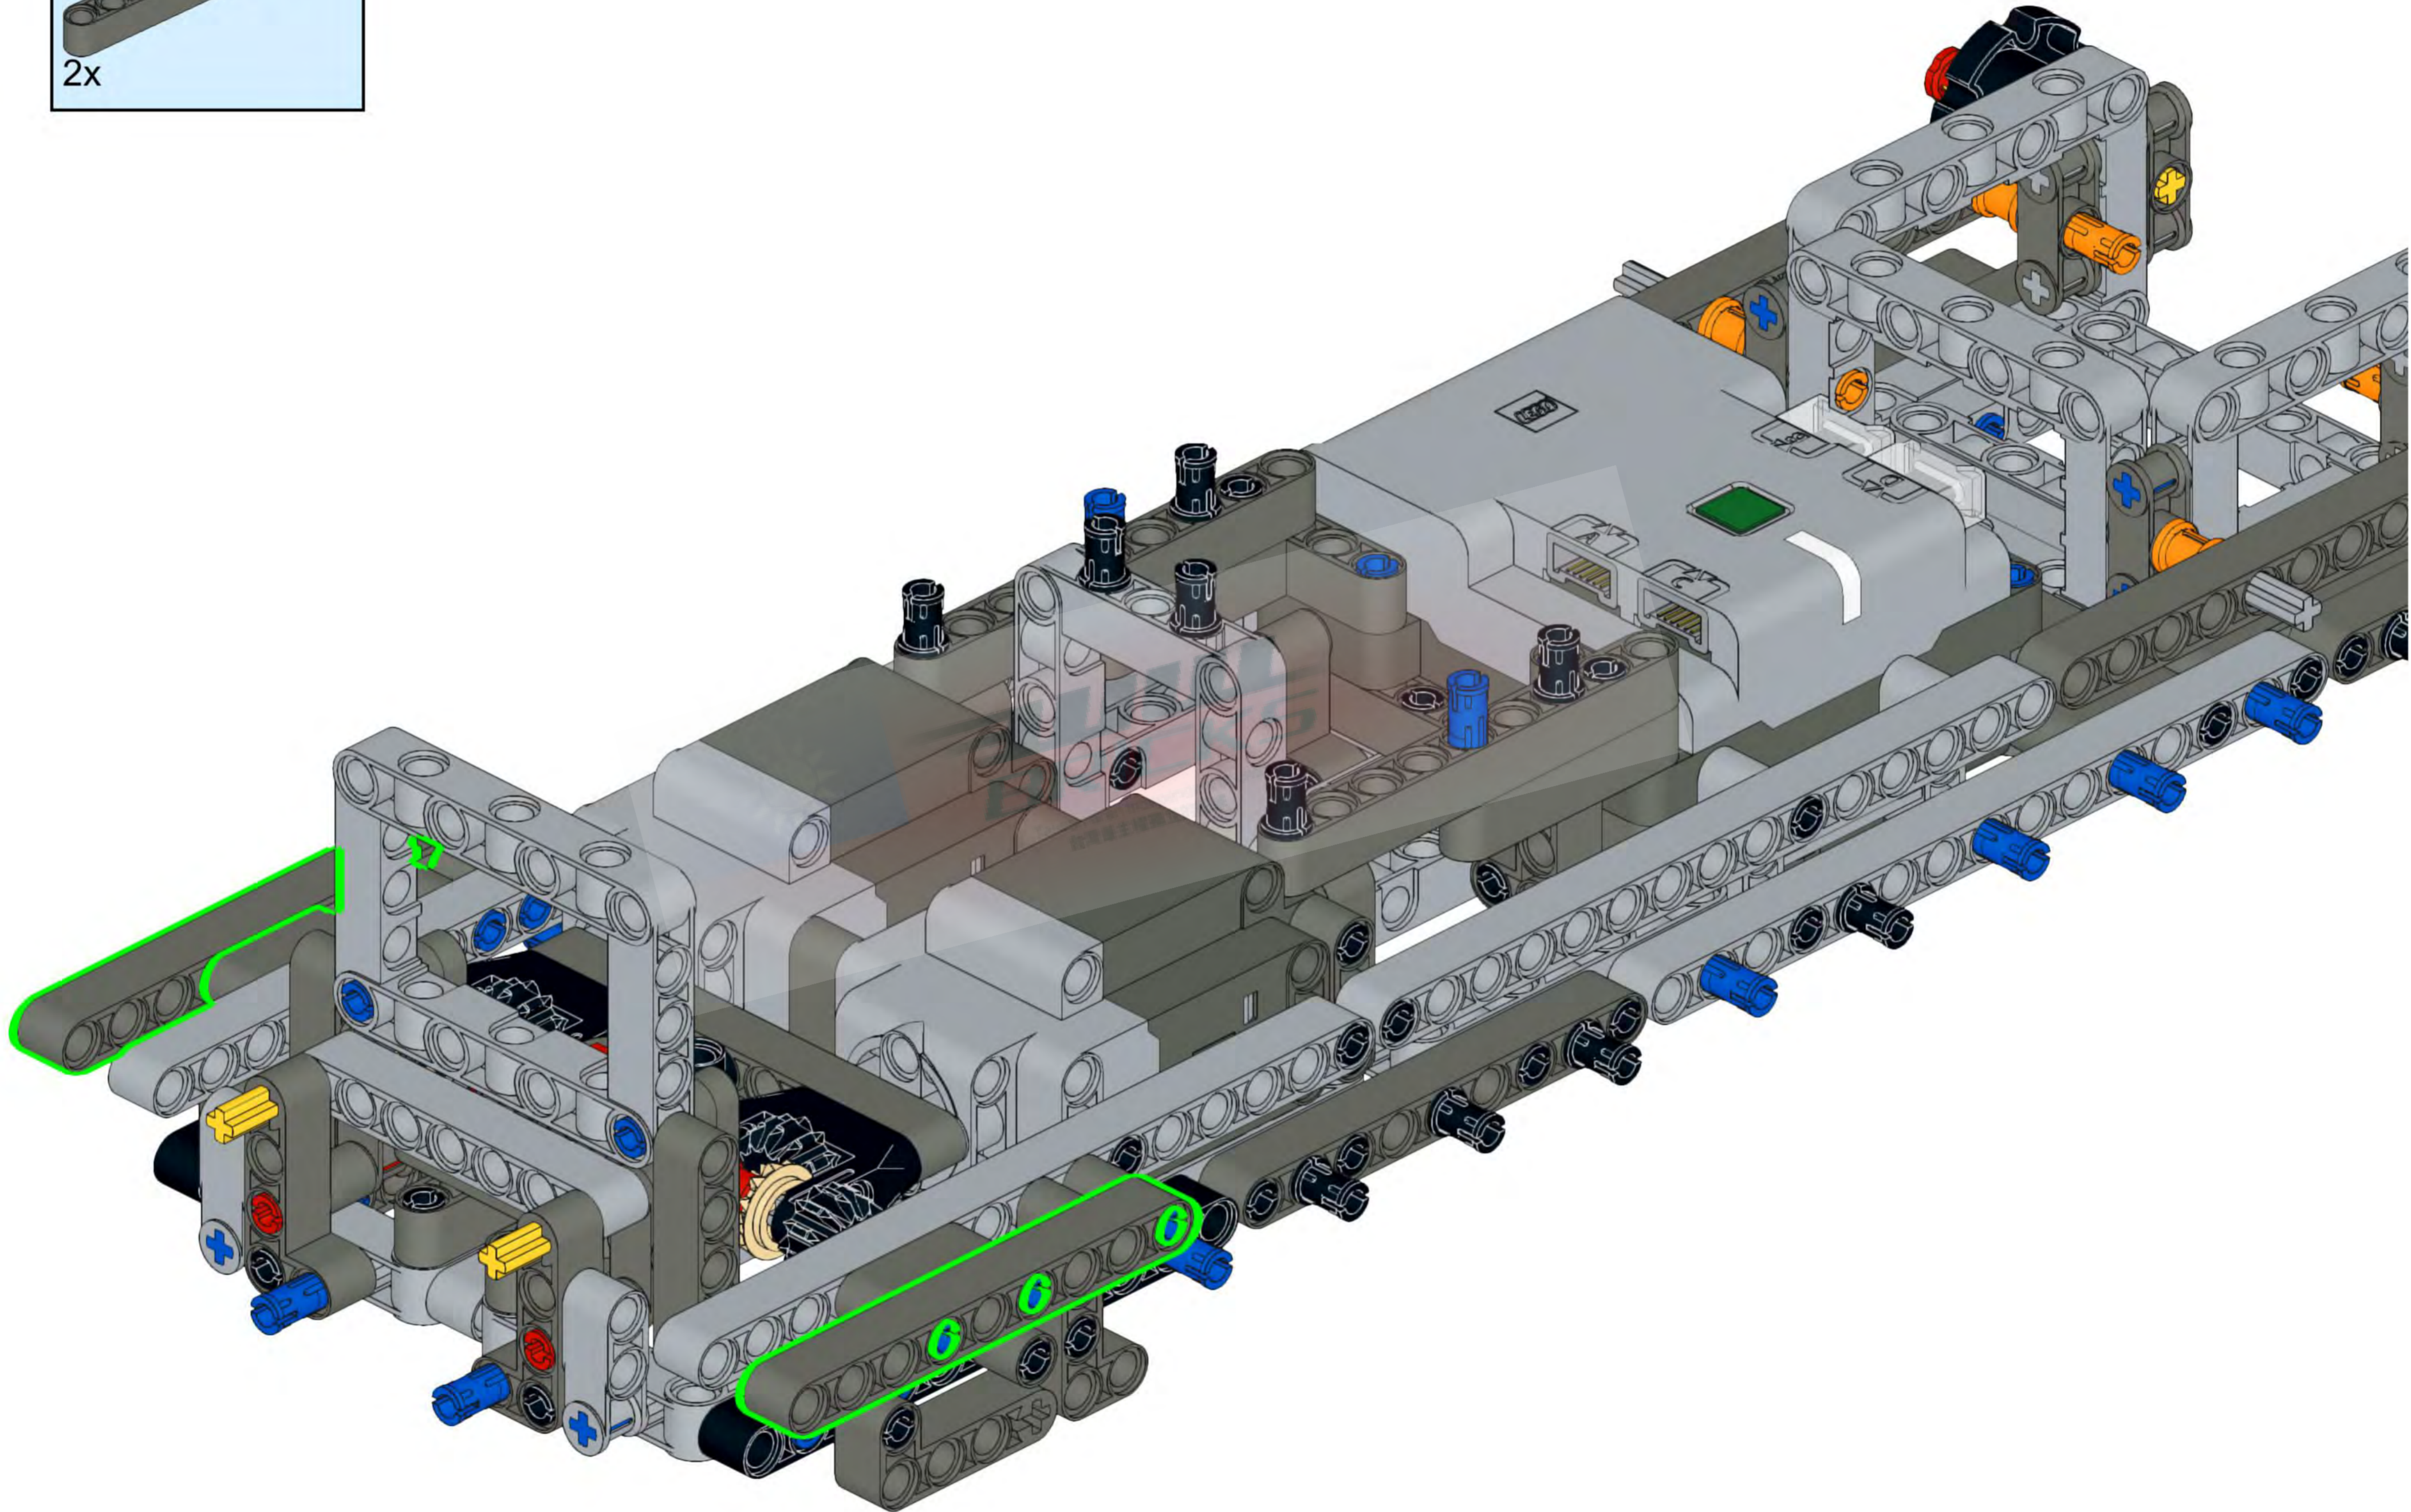

61

Please don't resale and share this instructions with anyone.