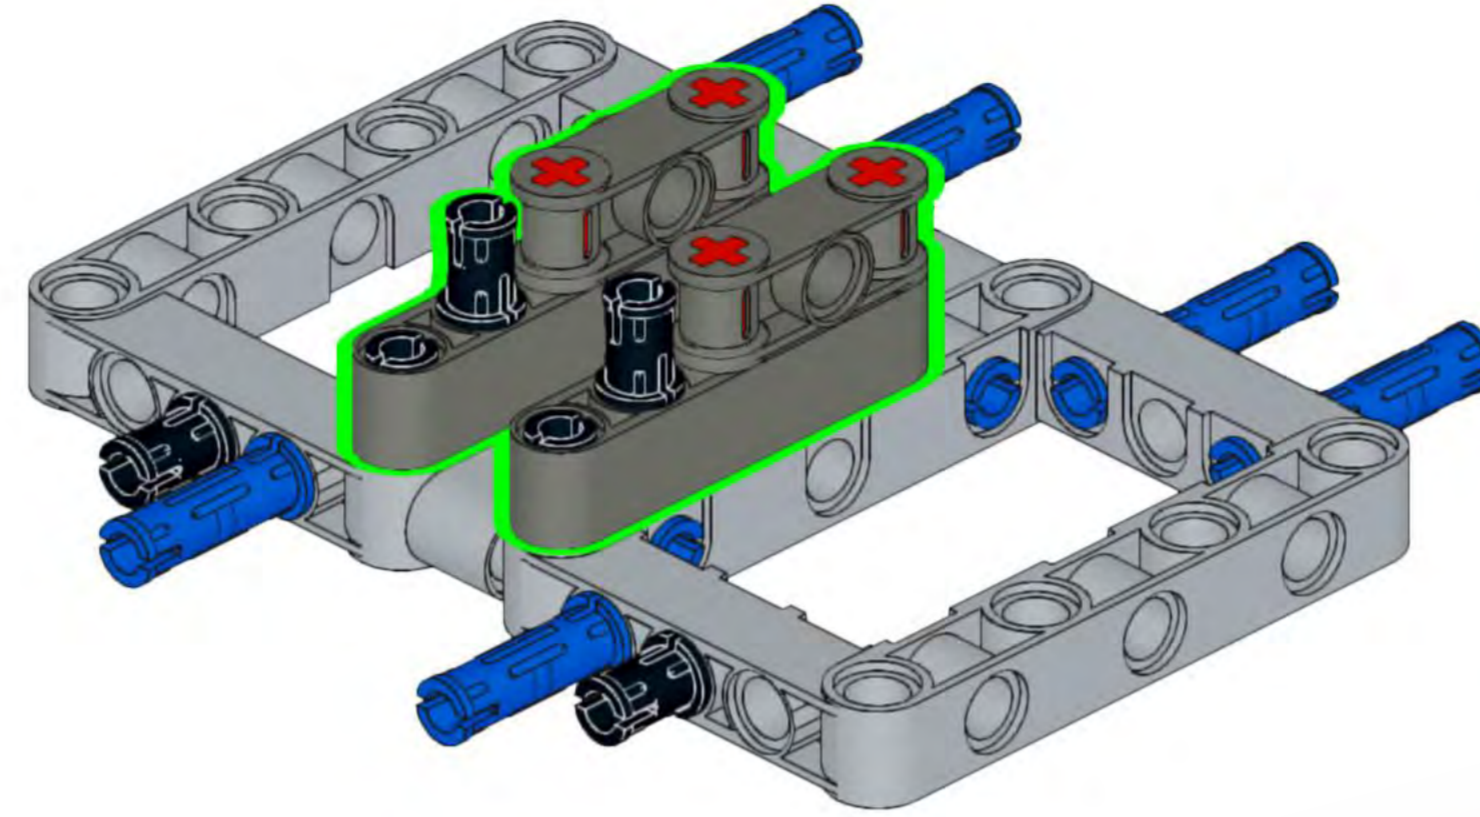

***LEGO Technic 42100 Liebherr R 9800 Excavator MOC
1/26 RC German WW2 Panzer VIII MAUS***

1

2

2x

Please don't resale and share this instructions with anyone.

3

4

5