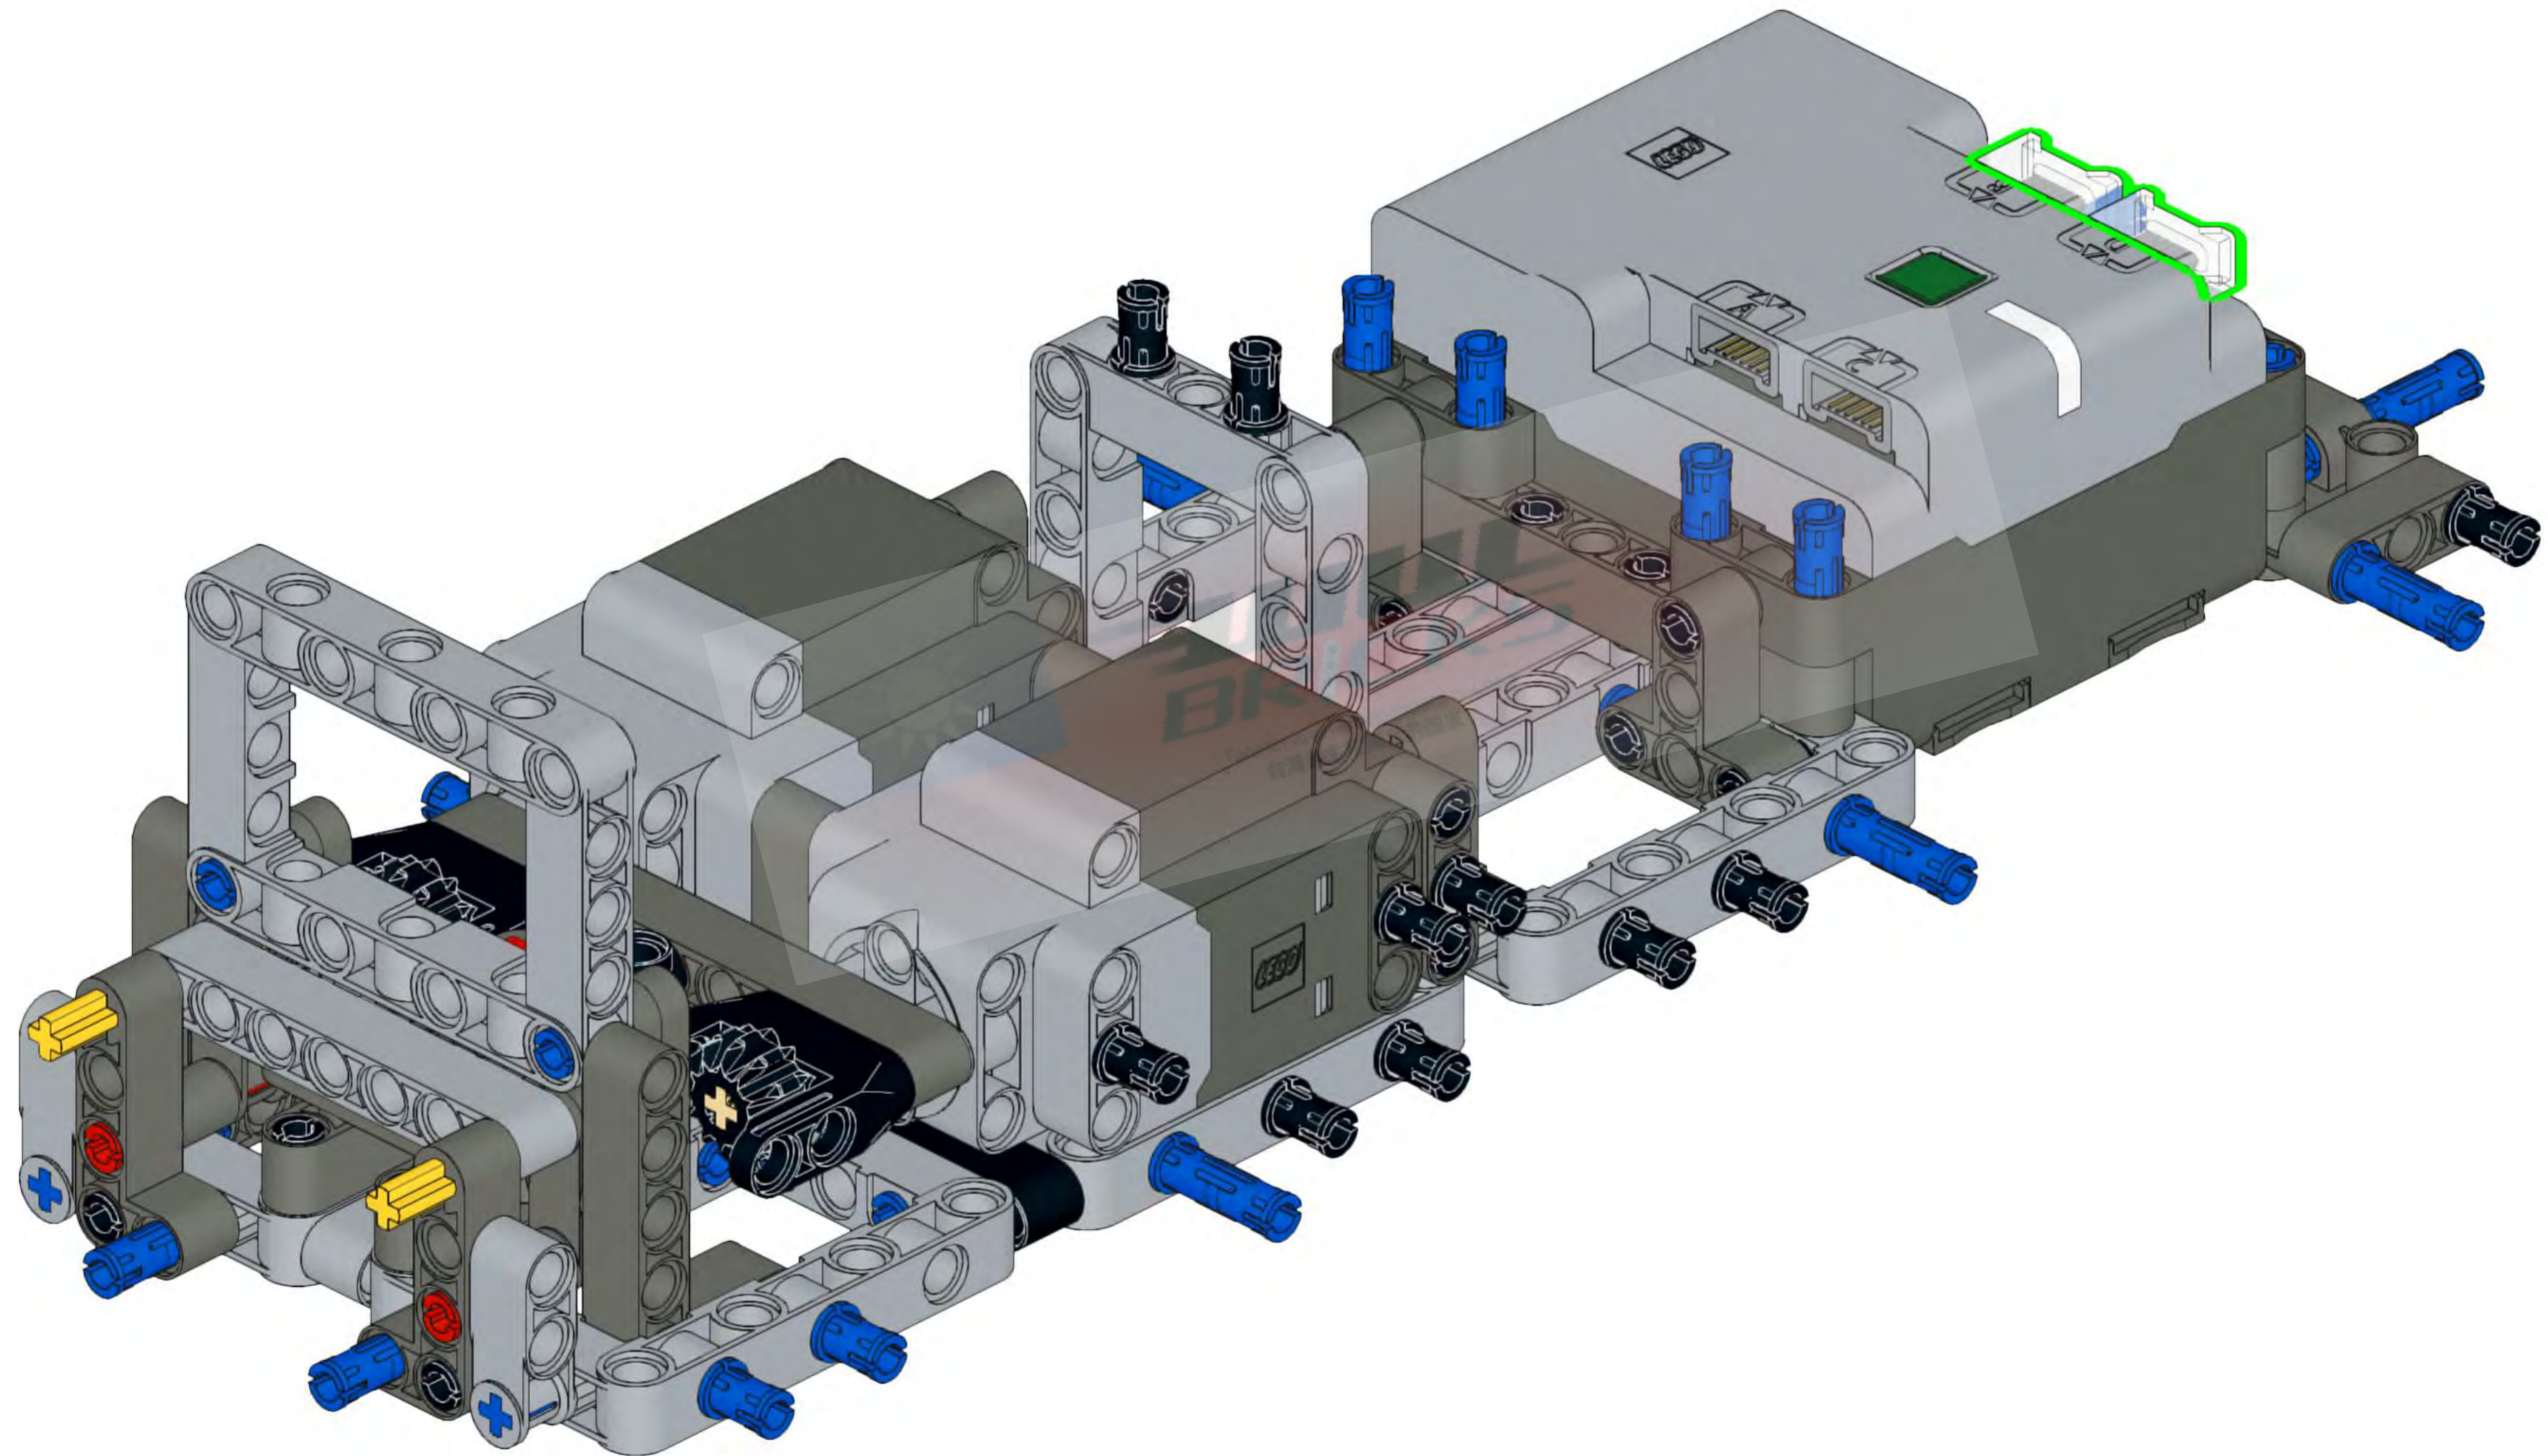

36

Please don't resale and share this instructions with anyone.