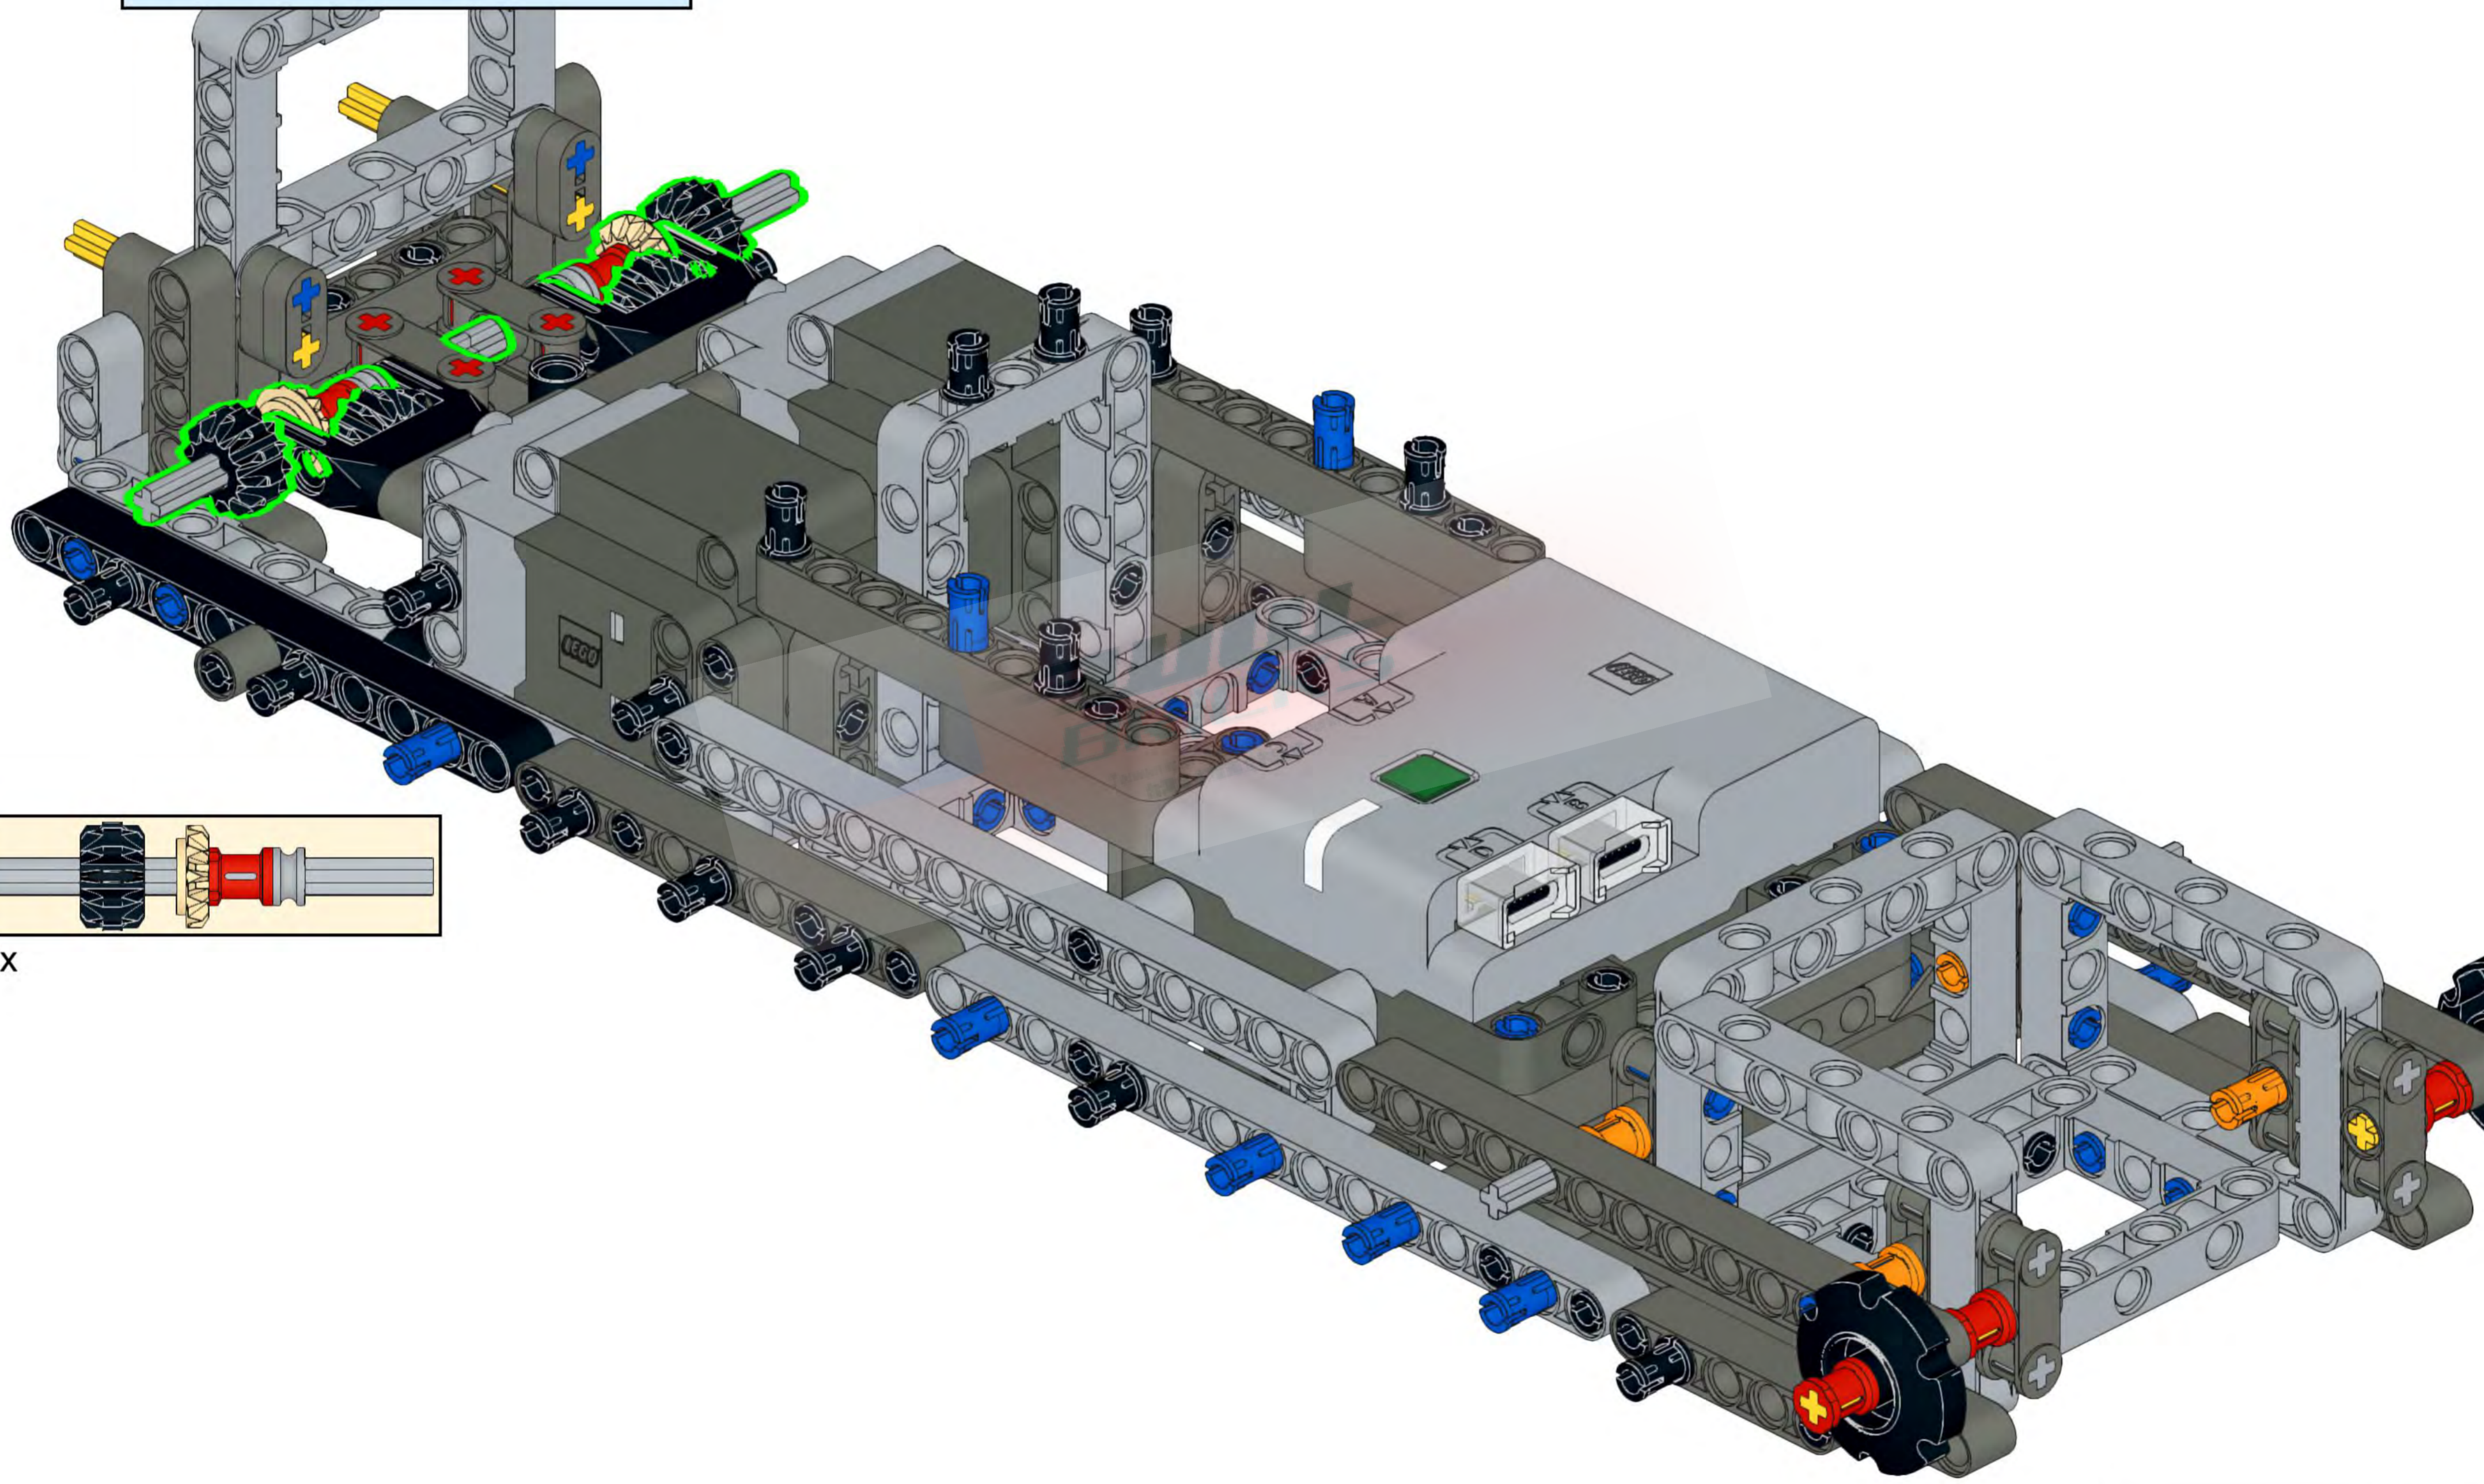

58

Please don't resale and share this instructions with anyone.

2x