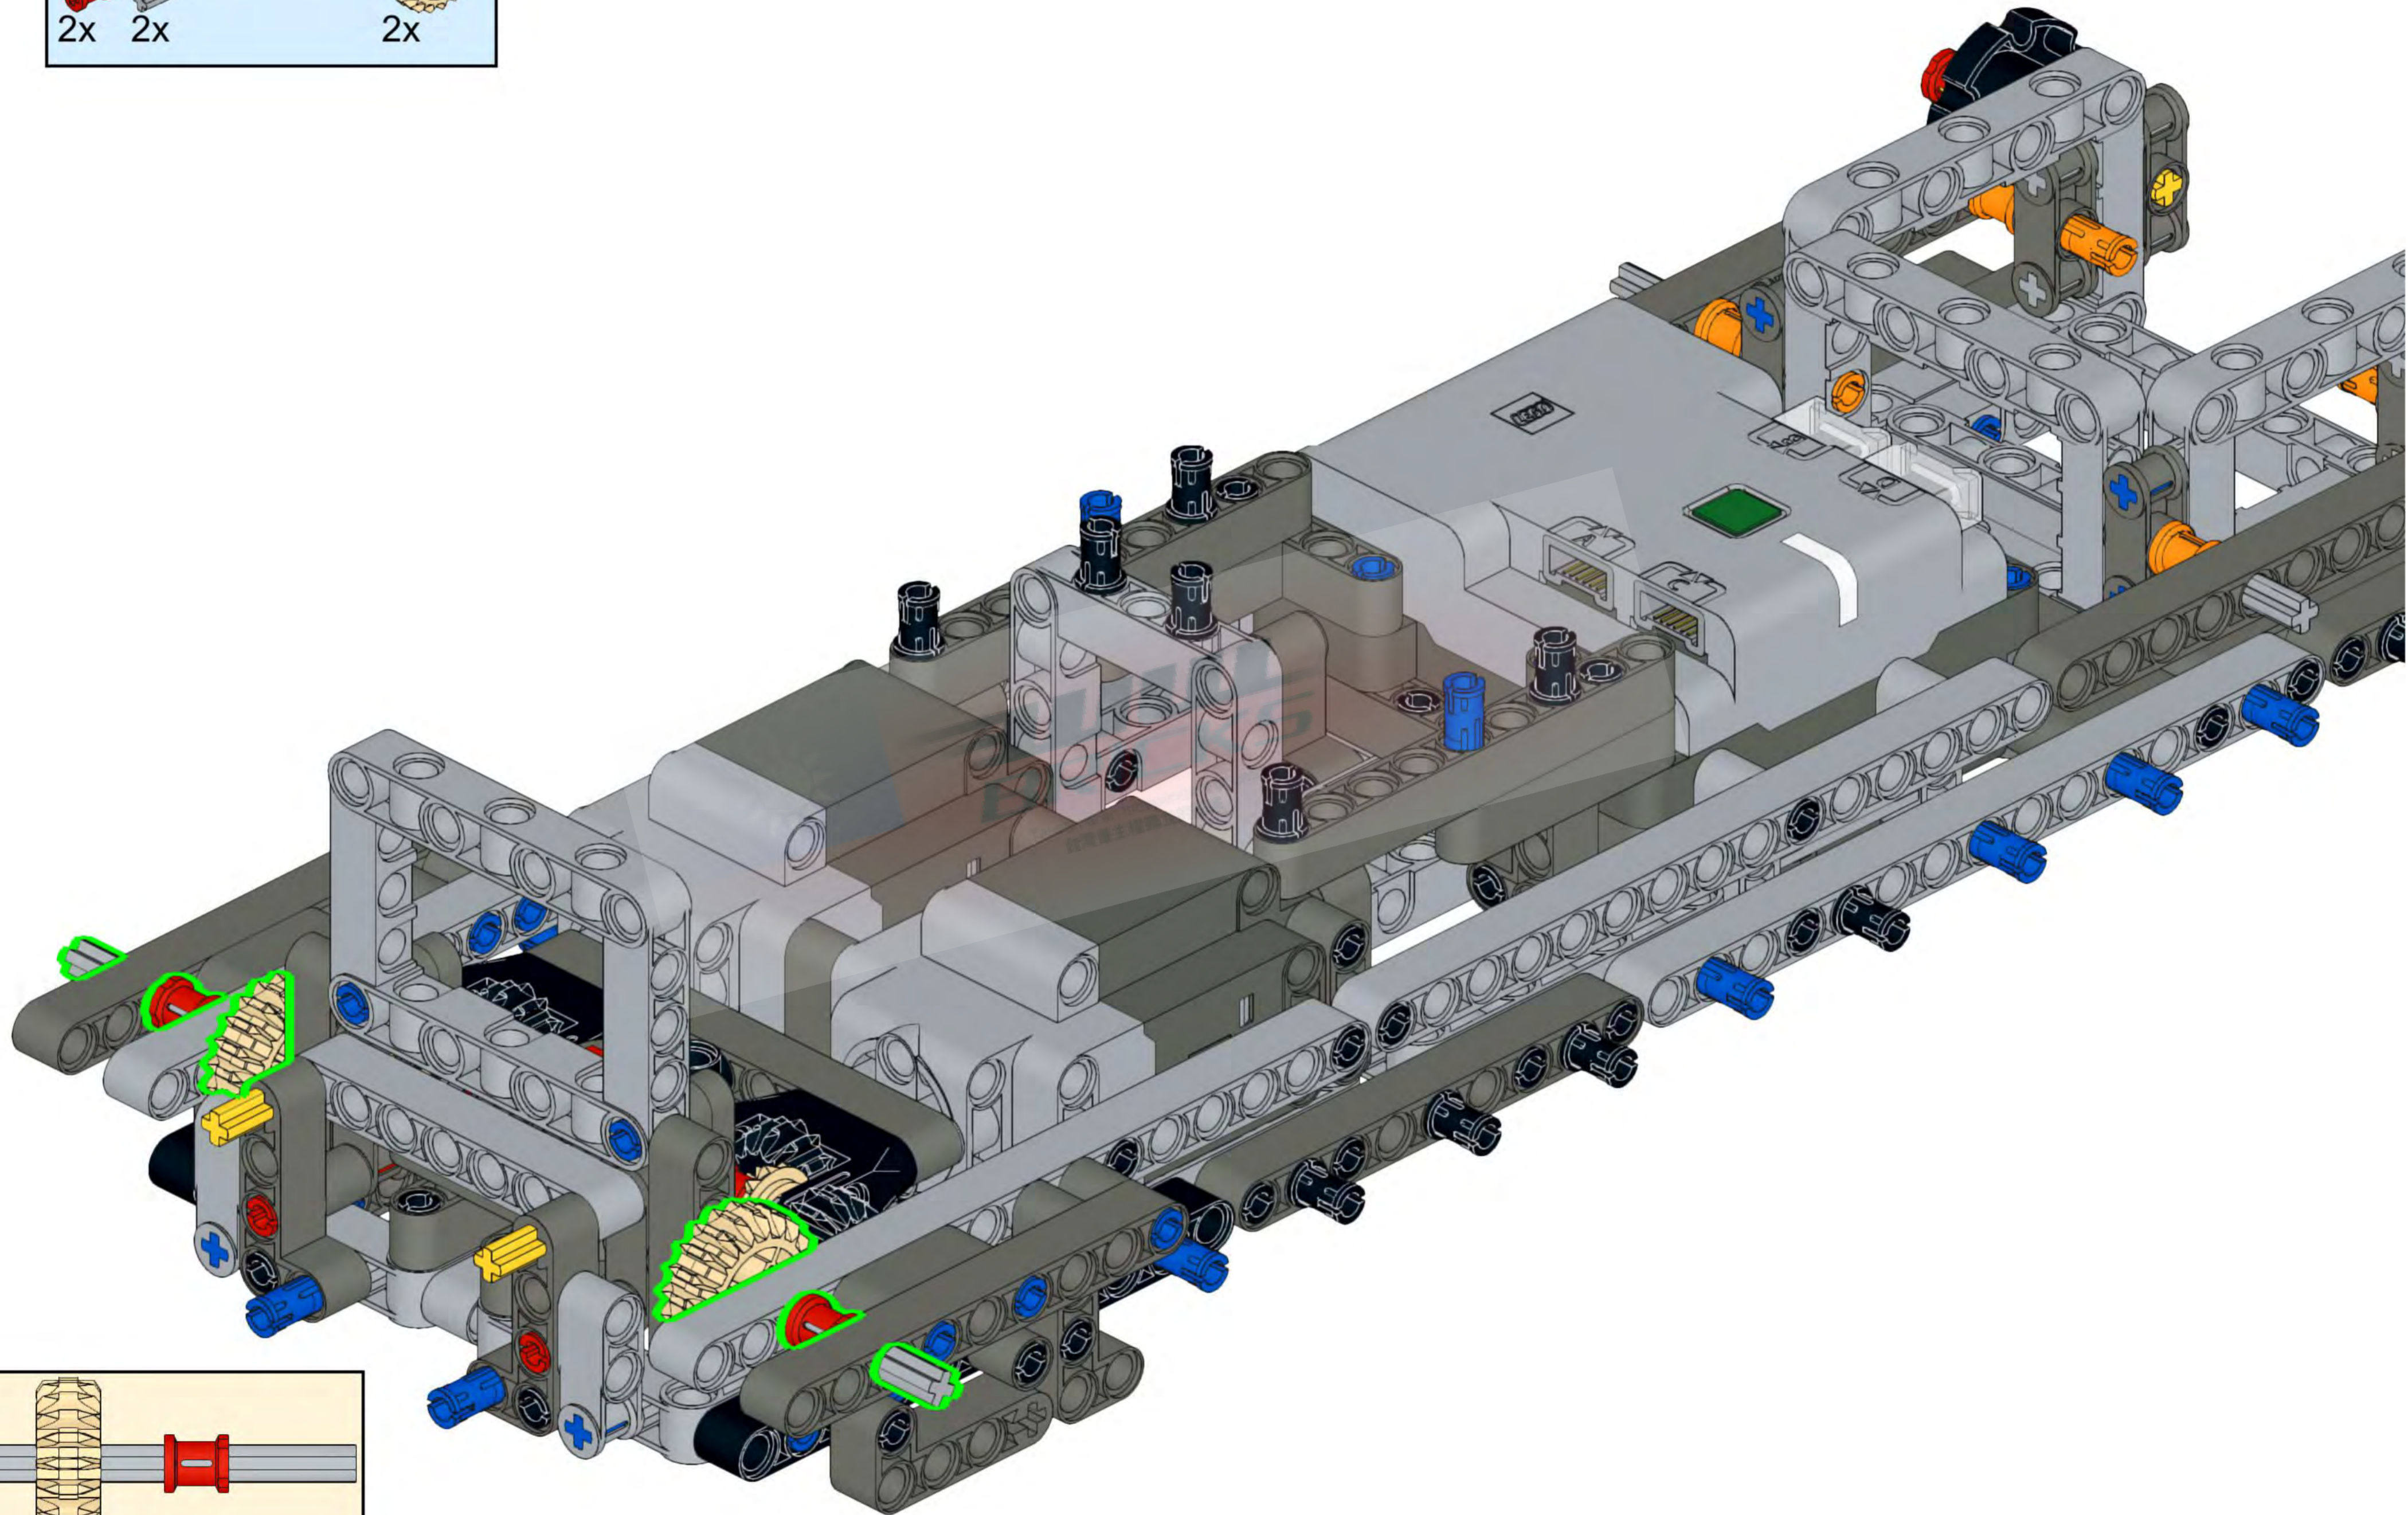

62

Please don't resale and share this instructions with anyone.

2x